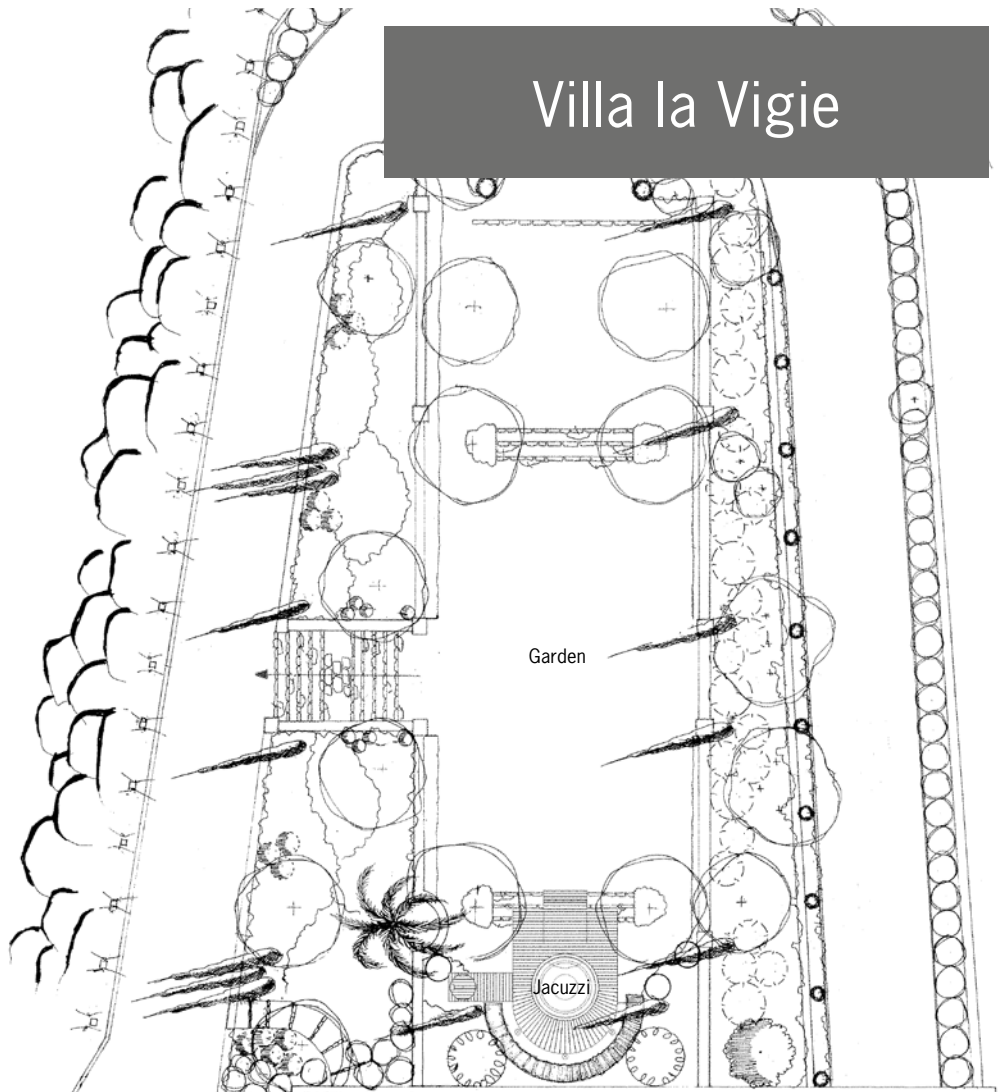

Villa la Vigie

Legend

Level: ground floor + garden
 Orientation: south and west
 Height to ceiling: 4,20 m / 13,78 ft
 Inside area : 600 sq m / 6,458 sq ft
 Terrace area : 273 sq m / 2,938 sq ft
 Garden + jacuzzi area : 610 sq m / 6,565 sq ft
 Total area: 890 sq m / 9,580 sq ft

Scale: 1/250

- TV aerial socket
- 220v wall sockets
- telephone connection (RJ45)
- telephone connection (local standard)
- fax connection
- daylight

Board	Cabaret	Classroom	Theatre
-	-	-	-

U-shape	Hollow Square	Banquet	Cocktail
-	-	o.r. (220)	o.r. (300)