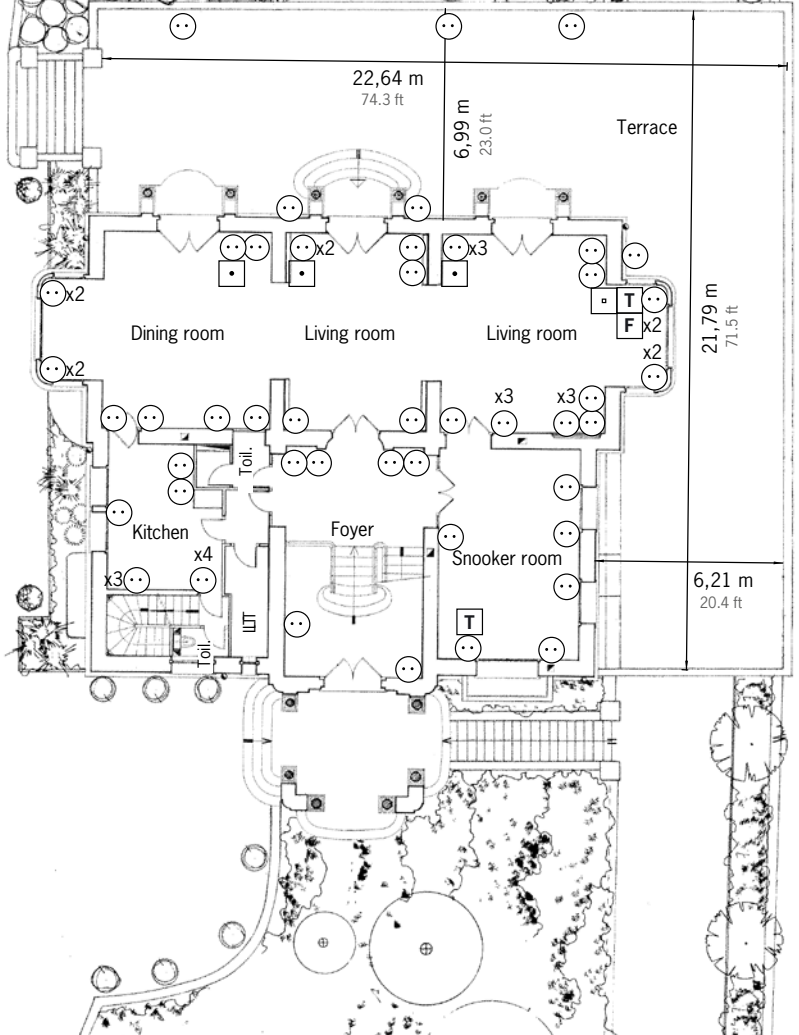

Villa la Vigie

Legend

Level: ground floor + garden
 Orientation: south and west
 Height to ceiling: 4,20 m / 13,78 ft
 Inside area : 600 sq m / 6,458 sq ft
 Terrace area : 273 sq m / 2,938 sq ft
 Garden + jacuzzi area : 610 sq m / 6,565 sq ft
 Total area: 890 sq m / 9,580 sq ft

Scale: 1/250

- TV aerial socket
- 220v wall sockets
- telephone connection (RJ45)
- telephone connection (local standard)
- fax connection
- daylight

Board	Cabaret	Classroom	Theatre
-	-	-	-

U-shape	Hollow Square	Banquet	Cocktail
-	-	o.r. (220)	o.r. (300)