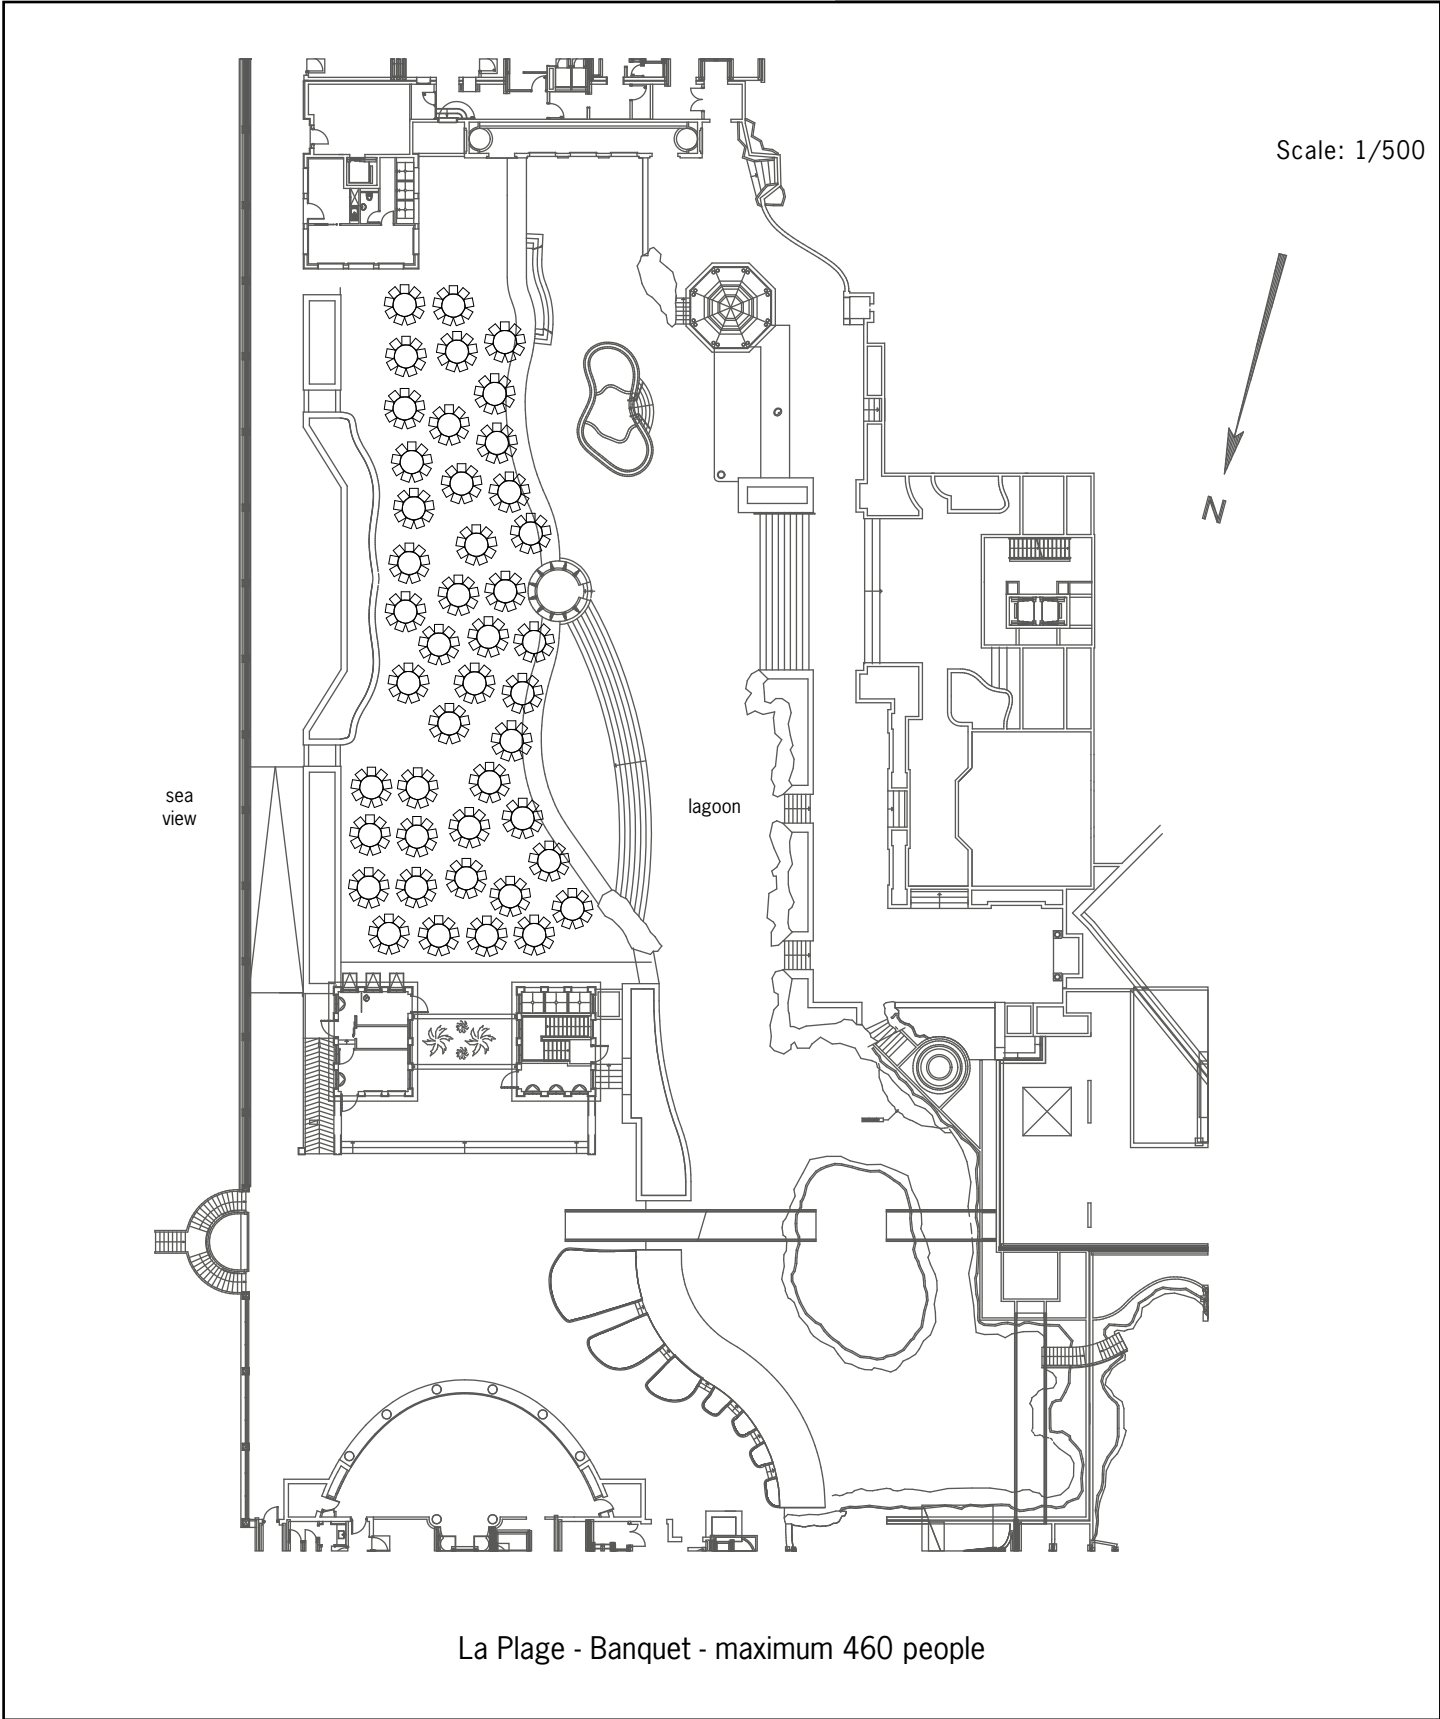

Outdoor areas (terraces, lagoon...)

For technical information, please refer to general floorplan (without set-up)