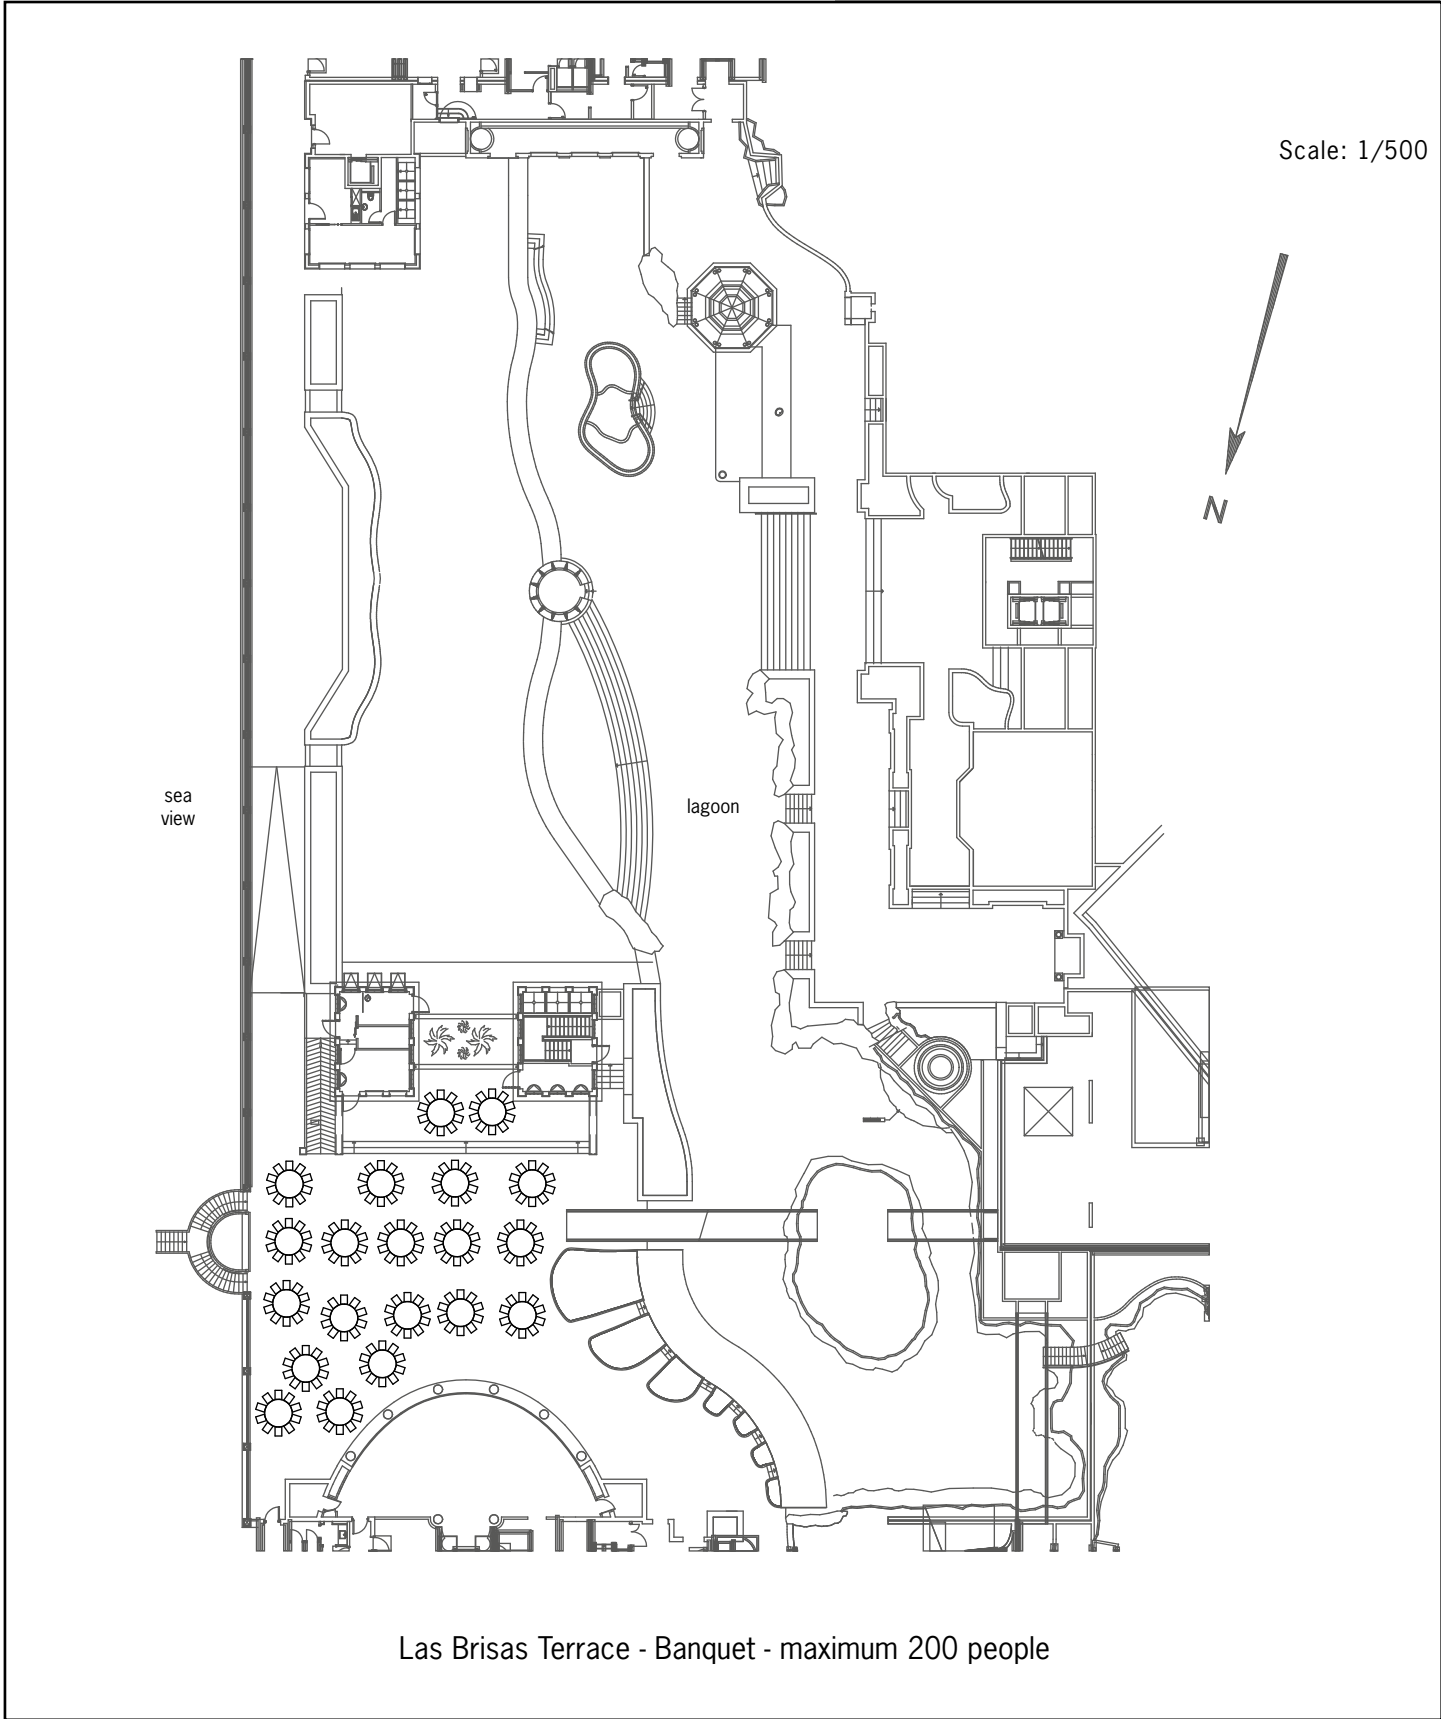

Outdoor areas (terraces, lagoon...)

For technical information, please refer to general floorplan (without set-up)