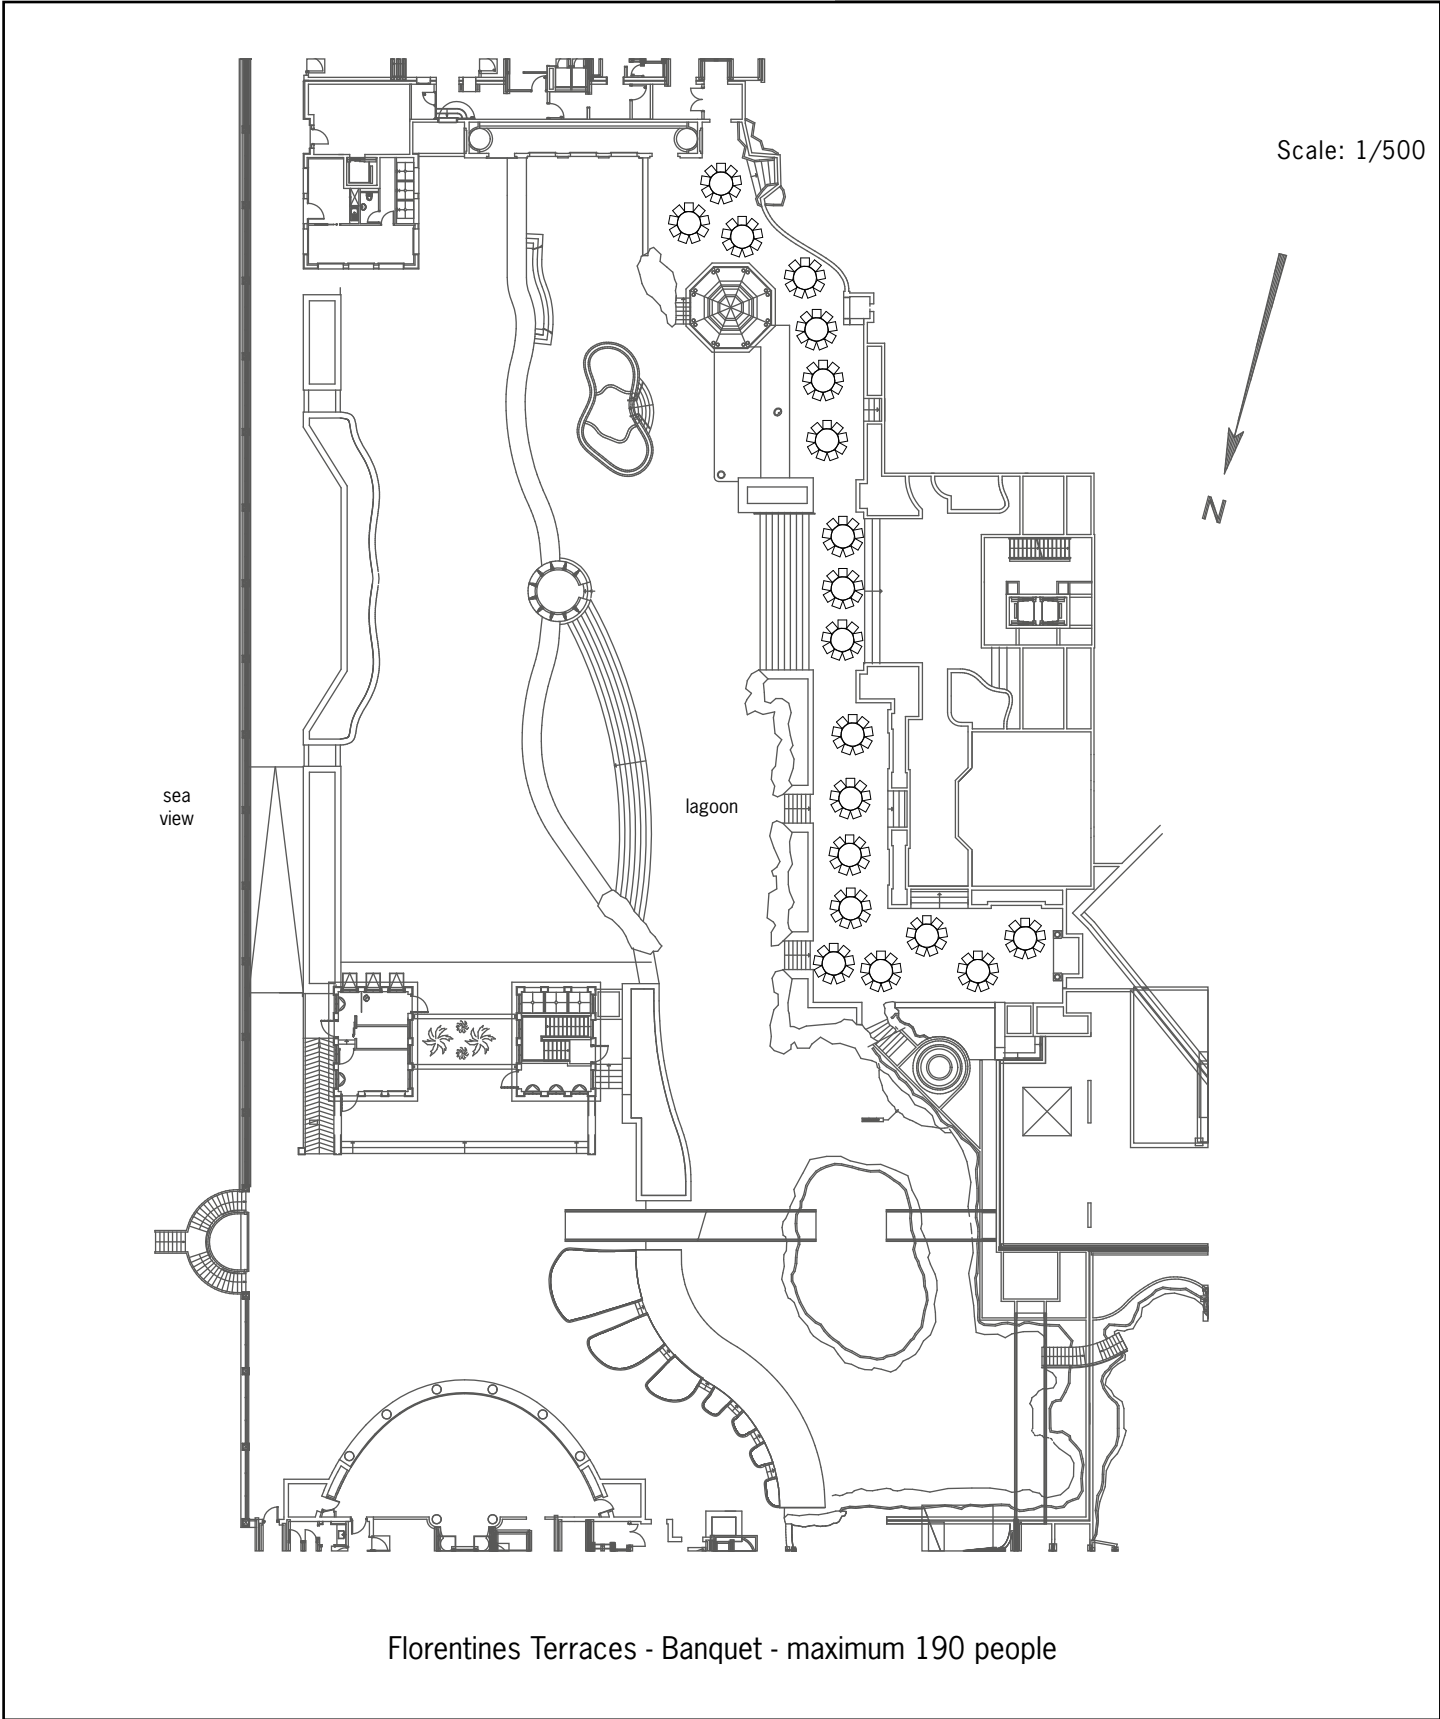

# Outdoor areas (terraces, lagoon...)

For technical information, please refer to general floorplan (without set-up)

# Outdoor areas (terraces, lagoon...)

For technical information, please refer to general floorplan (without set-up)

**Outdoor areas**  
Jardin Méditerranéen

**Legend**

Jardin Méditerranéen area: 800 sq m / 8,611 sq ft