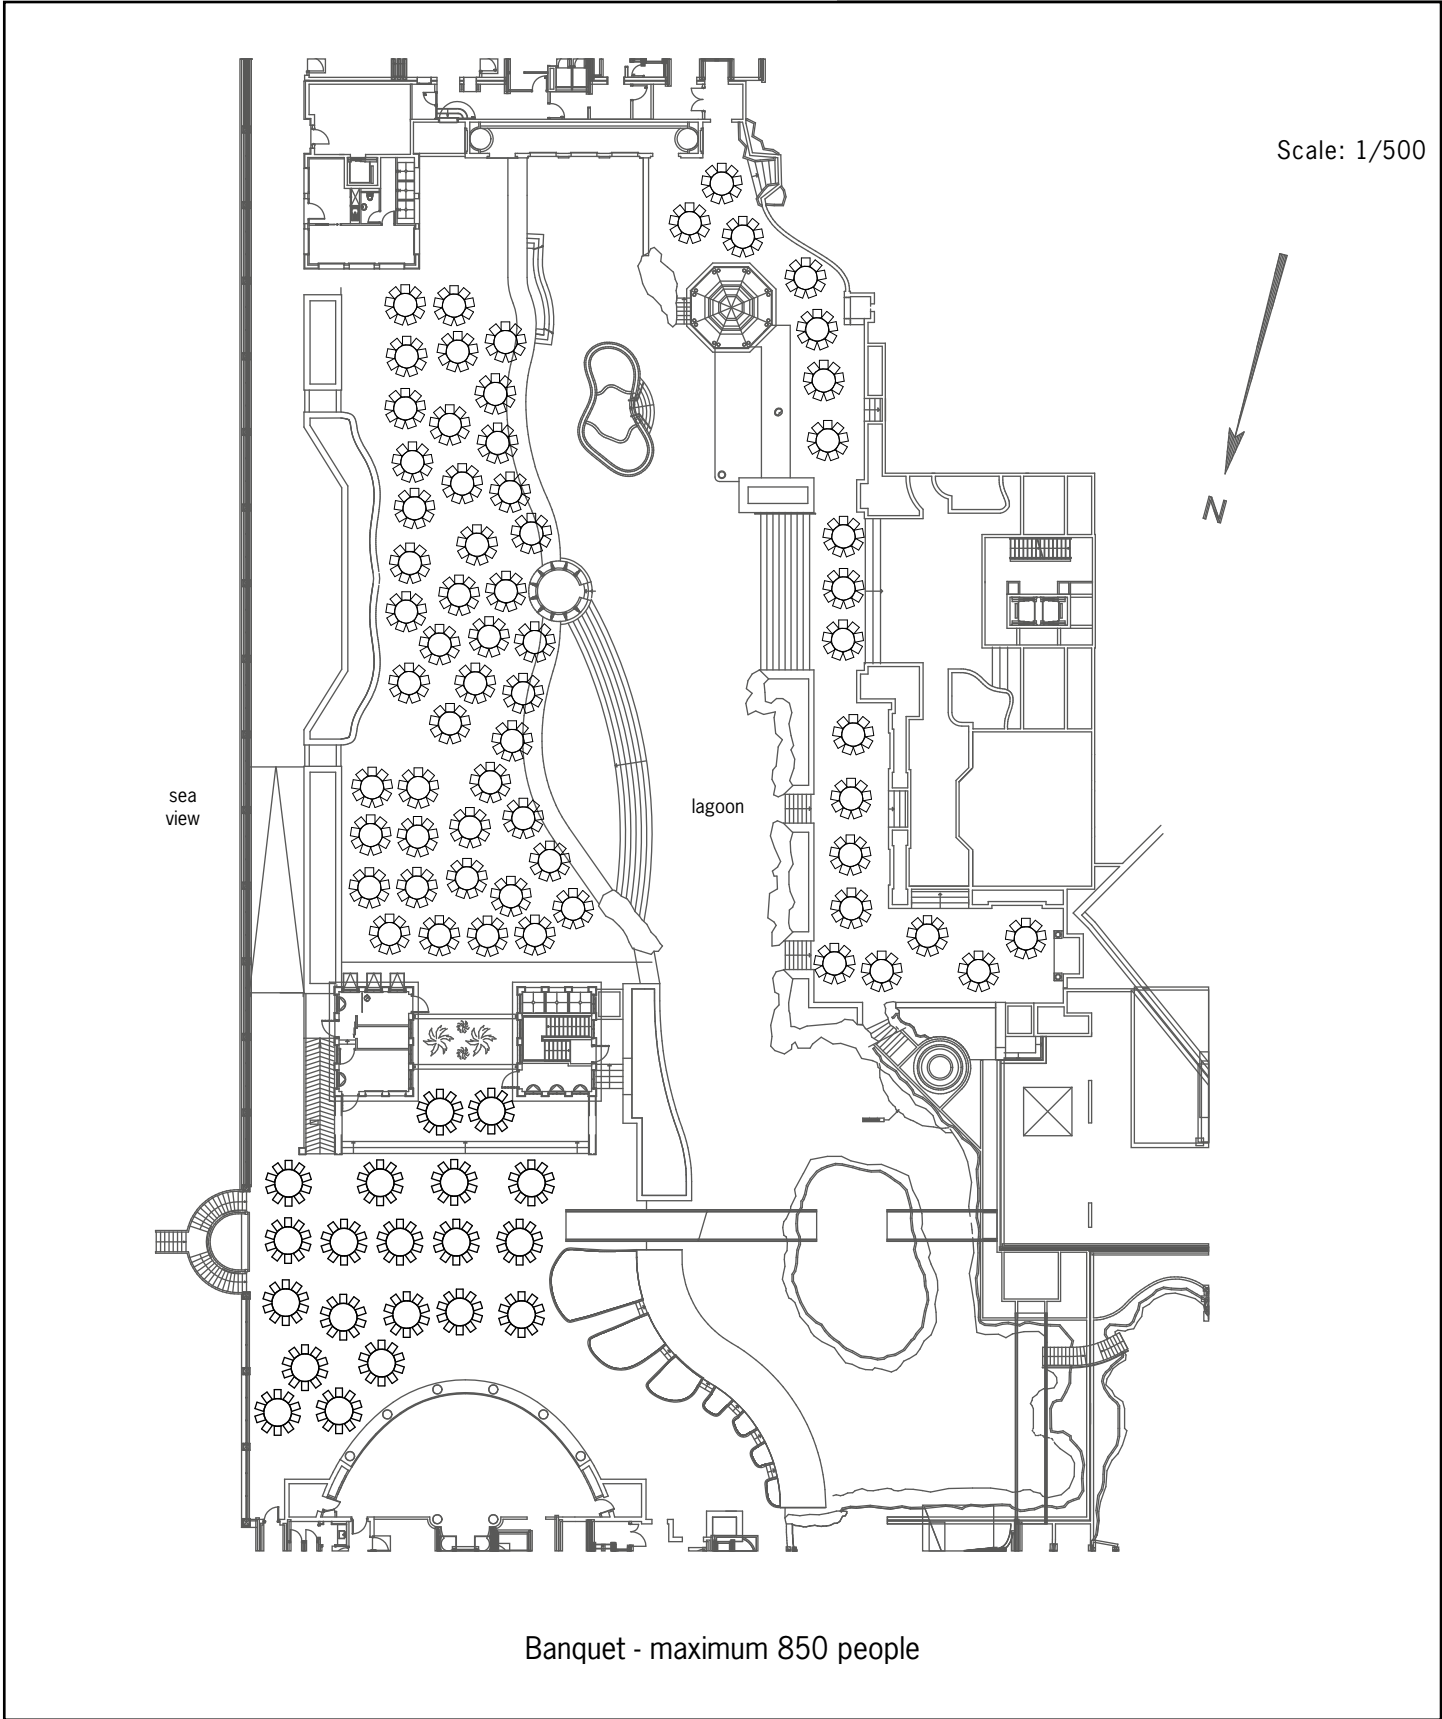

**Outdoor areas**  
(terraces, lagoon...)

**Legend**

La Plage area:  
600 sq m / 6,458 sq ft  
La Brisas Terrace area:  
420 sq m / 4,521 sq ft  
Florentines Terrace area:  
450 sq m / 4,844 sq ft  
Total area:  
1.470 sq m / 15,823 sq ft

Scale: 1/500

	Board	Cabaret	Classroom	Theatre	U-shape	Hollow Square	Banquet	Cocktail
GLOBAL	-	-	-	-	-	-	o.r.	o.r.
LA PLAGE	-	-	-	-	-	-	460	500
TERRASSE LAS BRISAS	-	-	-	-	-	-	200	250
TERRASSES FLORENTINES	-	-	-	-	-	-	190	250

# Outdoor areas (terraces, lagoon...)

For technical information, please refer to general floorplan (without set-up)

# Outdoor areas (terraces, lagoon...)

For technical information, please refer to general floorplan (without set-up)

**Outdoor areas**  
Jardin Méditerranéen

**Legend**

Jardin Méditerranéen area: 800 sq m / 8,611 sq ft