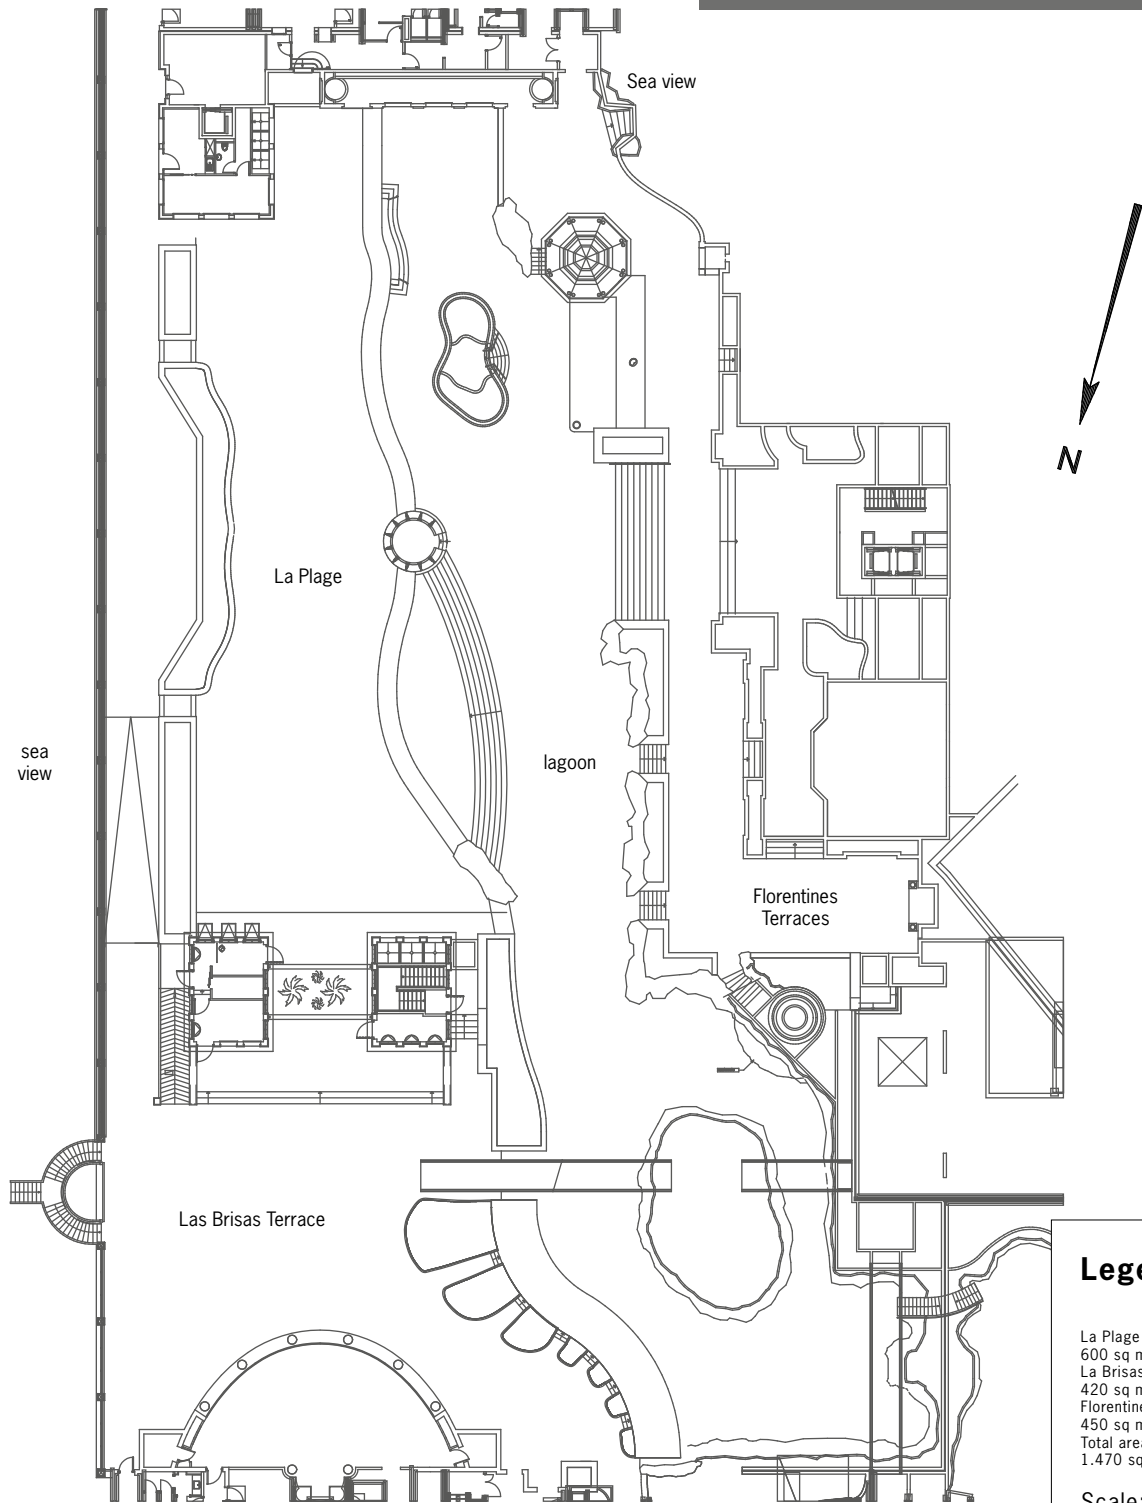

**Outdoor areas**  
(terraces, lagoon...)

**Legend**

La Plage area:  
600 sq m / 6,458 sq ft  
La Brisas Terrace area:  
420 sq m / 4,521 sq ft  
Florentines Terrace area:  
450 sq m / 4,844 sq ft  
Total area:  
1.470 sq m / 15,823 sq ft

Scale: 1/500

	Board	Cabaret	Classroom	Theatre	U-shape	Hollow Square	Banquet	Cocktail
GLOBAL	-	-	-	-	-	-	o.r.	o.r.
LA PLAGE	-	-	-	-	-	-	460	500
TERRASSE LAS BRISAS	-	-	-	-	-	-	200	250
TERRASSES FLORENTINES	-	-	-	-	-	-	190	250

# Outdoor areas (terraces, lagoon...)

For technical information, please refer to general floorplan (without set-up)

# Outdoor areas (terraces, lagoon...)

For technical information, please refer to general floorplan (without set-up)

**Outdoor areas**  
Jardin Méditerranéen

**Legend**

Jardin Méditerranéen area: 800 sq m / 8,611 sq ft