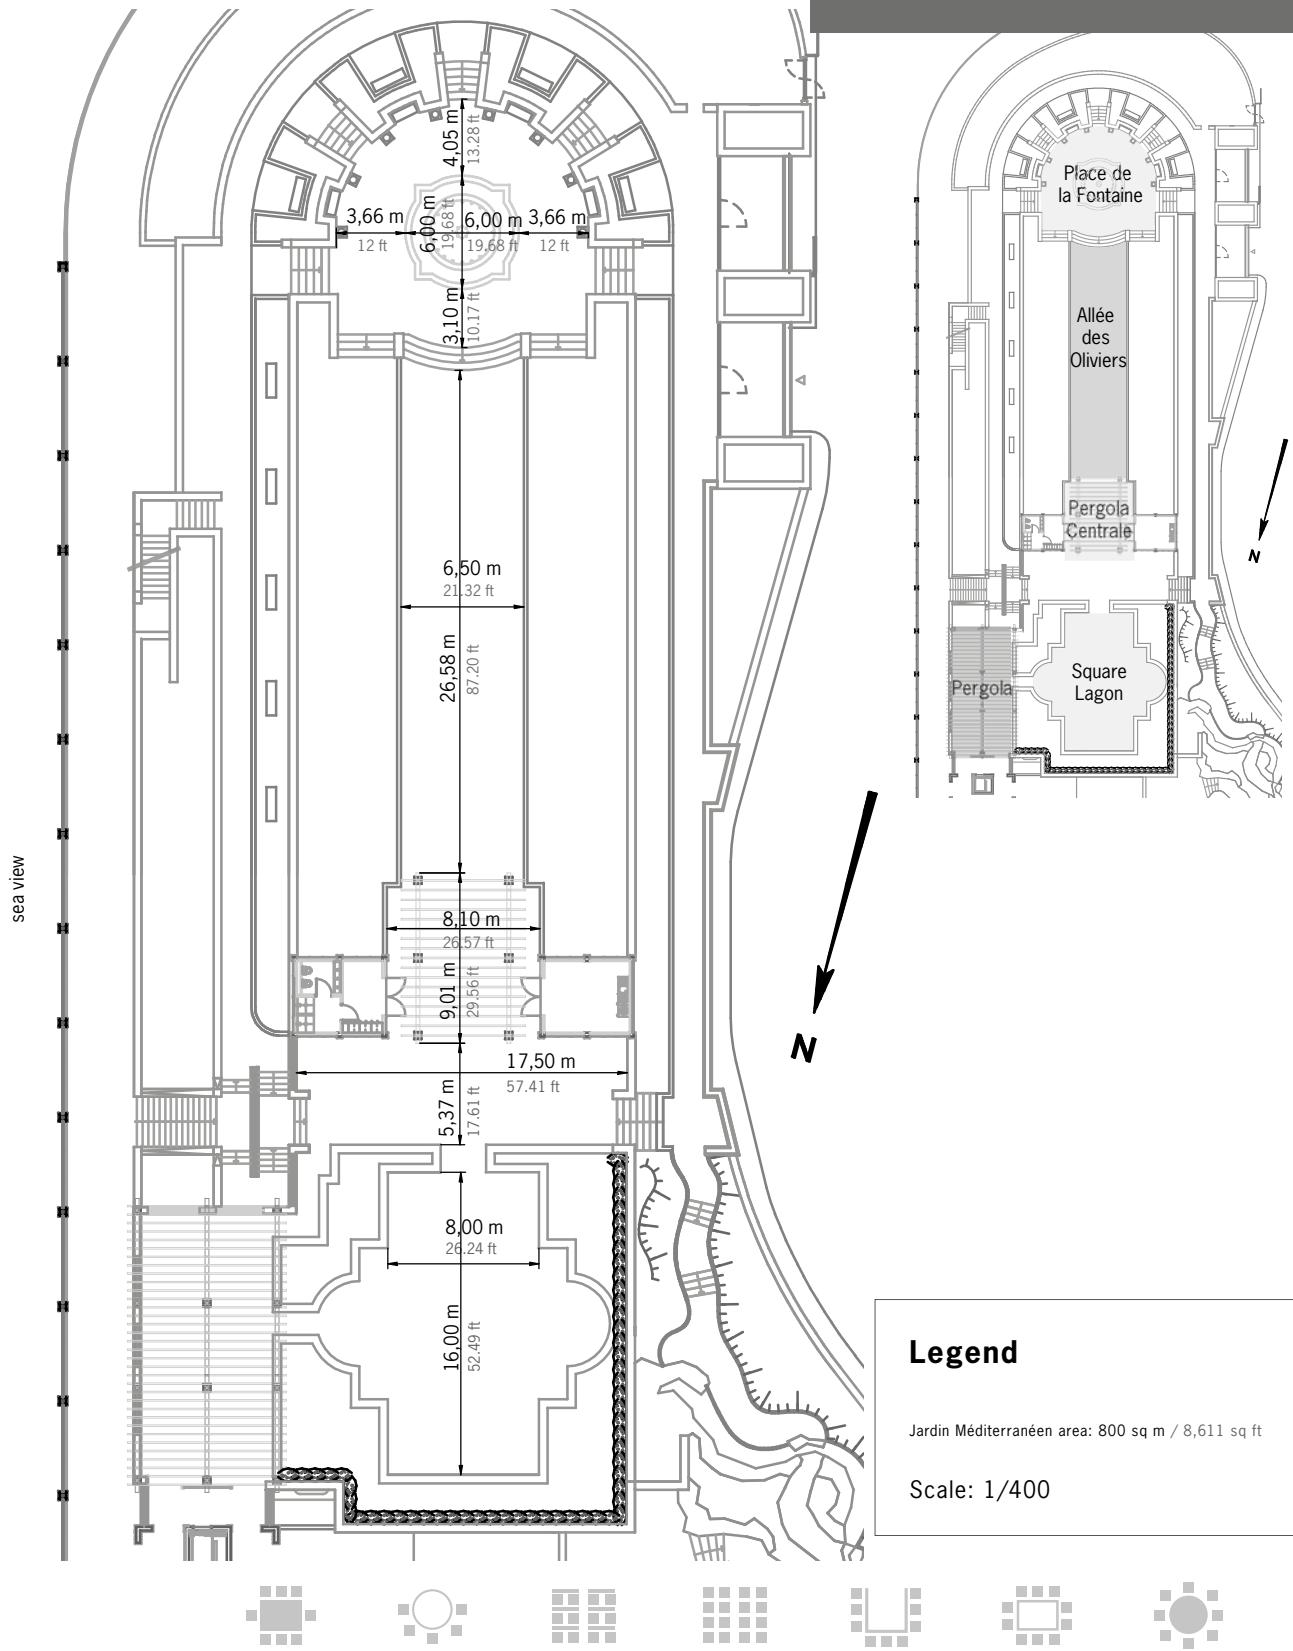

# Outdoor areas (terraces, lagoon...)

For technical information, please refer to general floorplan (without set-up)

# Outdoor areas (terraces, lagoon...)

For technical information, please refer to general floorplan (without set-up)

**Outdoor areas**  
Jardin Méditerranéen

**Legend**

Jardin Méditerranéen area: 800 sq m / 8,611 sq ft