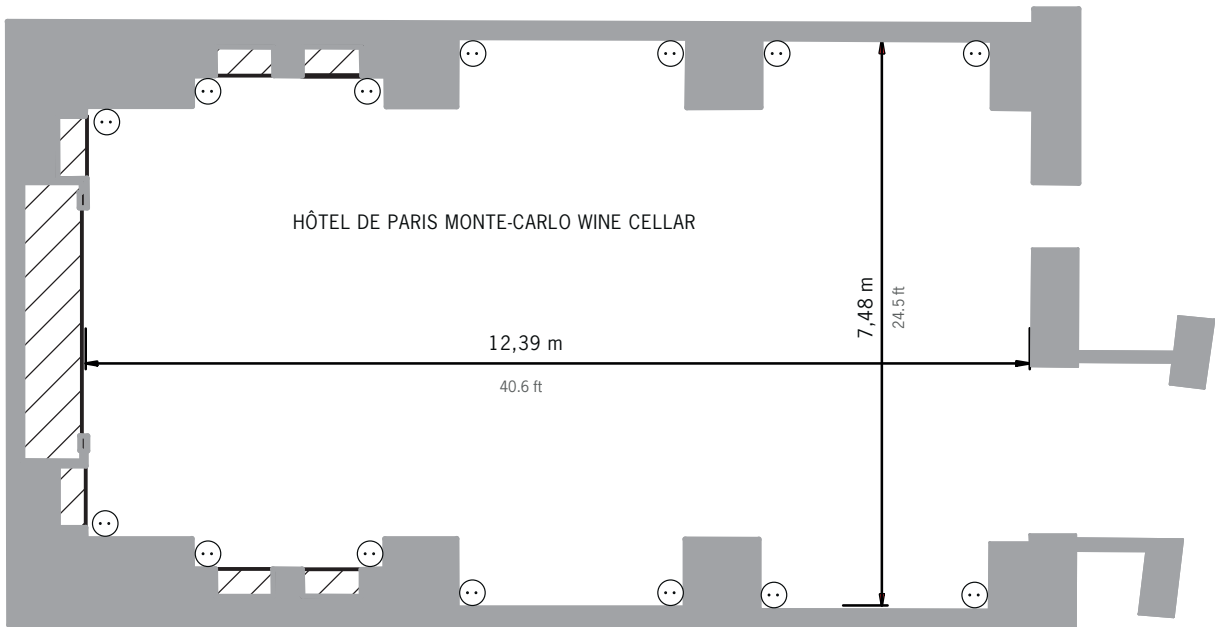

Hôtel de Paris Monte-Carlo
Wine cellar

Legend

Level: Basement
 Height to ceiling: 2,50 to 2,65 m / 8.20 to 8.70 ft
 Total area: 82 sq m / 883 sq ft

 14 x 220v wall sockets

Scale: 1/100

	Board	Cabaret	Classroom	Theatre	U-shape	Hollow Square	Banquet	Cocktail
HÔTEL DE PARIS MONTE-CARLO WINE CELLAR	-	-	-	-	-	-	12	16

Scale : 1/100

For technical information, please refer to general floorplan (without set-up)

Scale : 1/100

For technical information, please refer to general floorplan (without set-up)