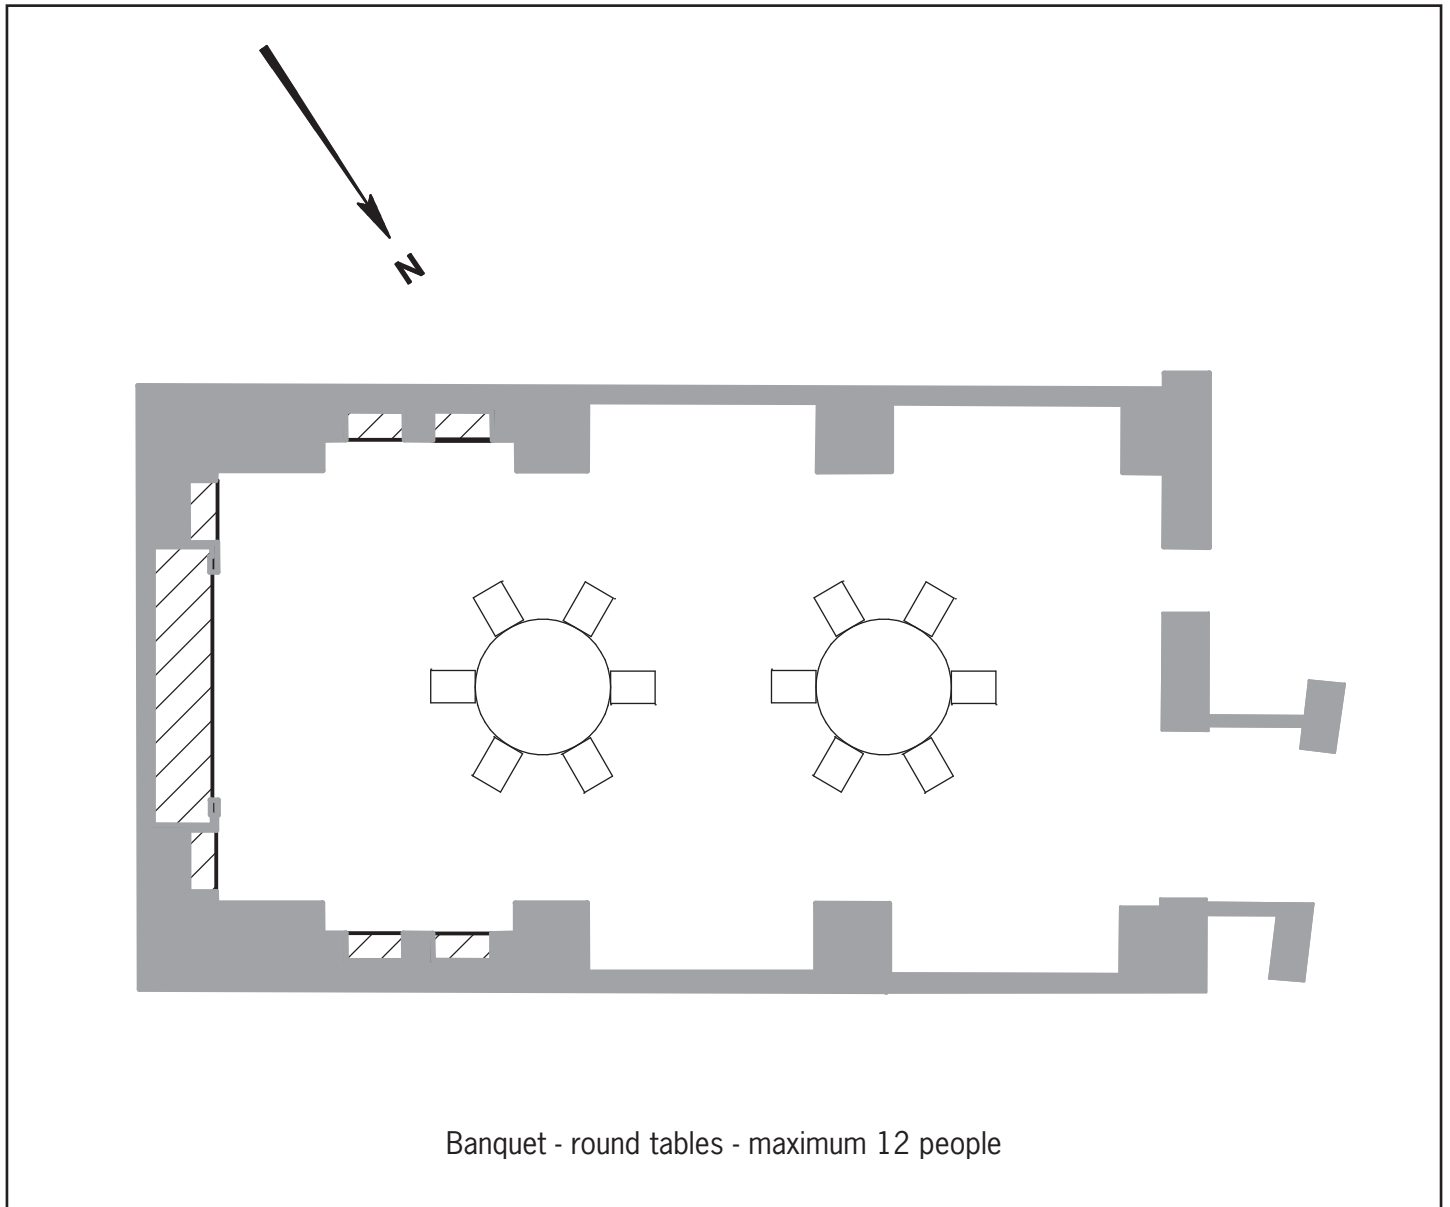

Hôtel de Paris Monte-Carlo
Wine cellar

Legend

Level: Basement
 Height to ceiling: 2,50 to 2,65 m / 8.20 to 8.70 ft
 Total area: 82 sq m / 883 sq ft

 14 x 220v wall sockets

Scale: 1/100

	Board	Cabaret	Classroom	Theatre	U-shape	Hollow Square	Banquet	Cocktail
HÔTEL DE PARIS MONTE-CARLO WINE CELLAR	-	-	-	-	-	-	12	16

Scale : 1/100

For technical information, please refer to general floorplan (without set-up)

Scale : 1/100

For technical information, please refer to general floorplan (without set-up)