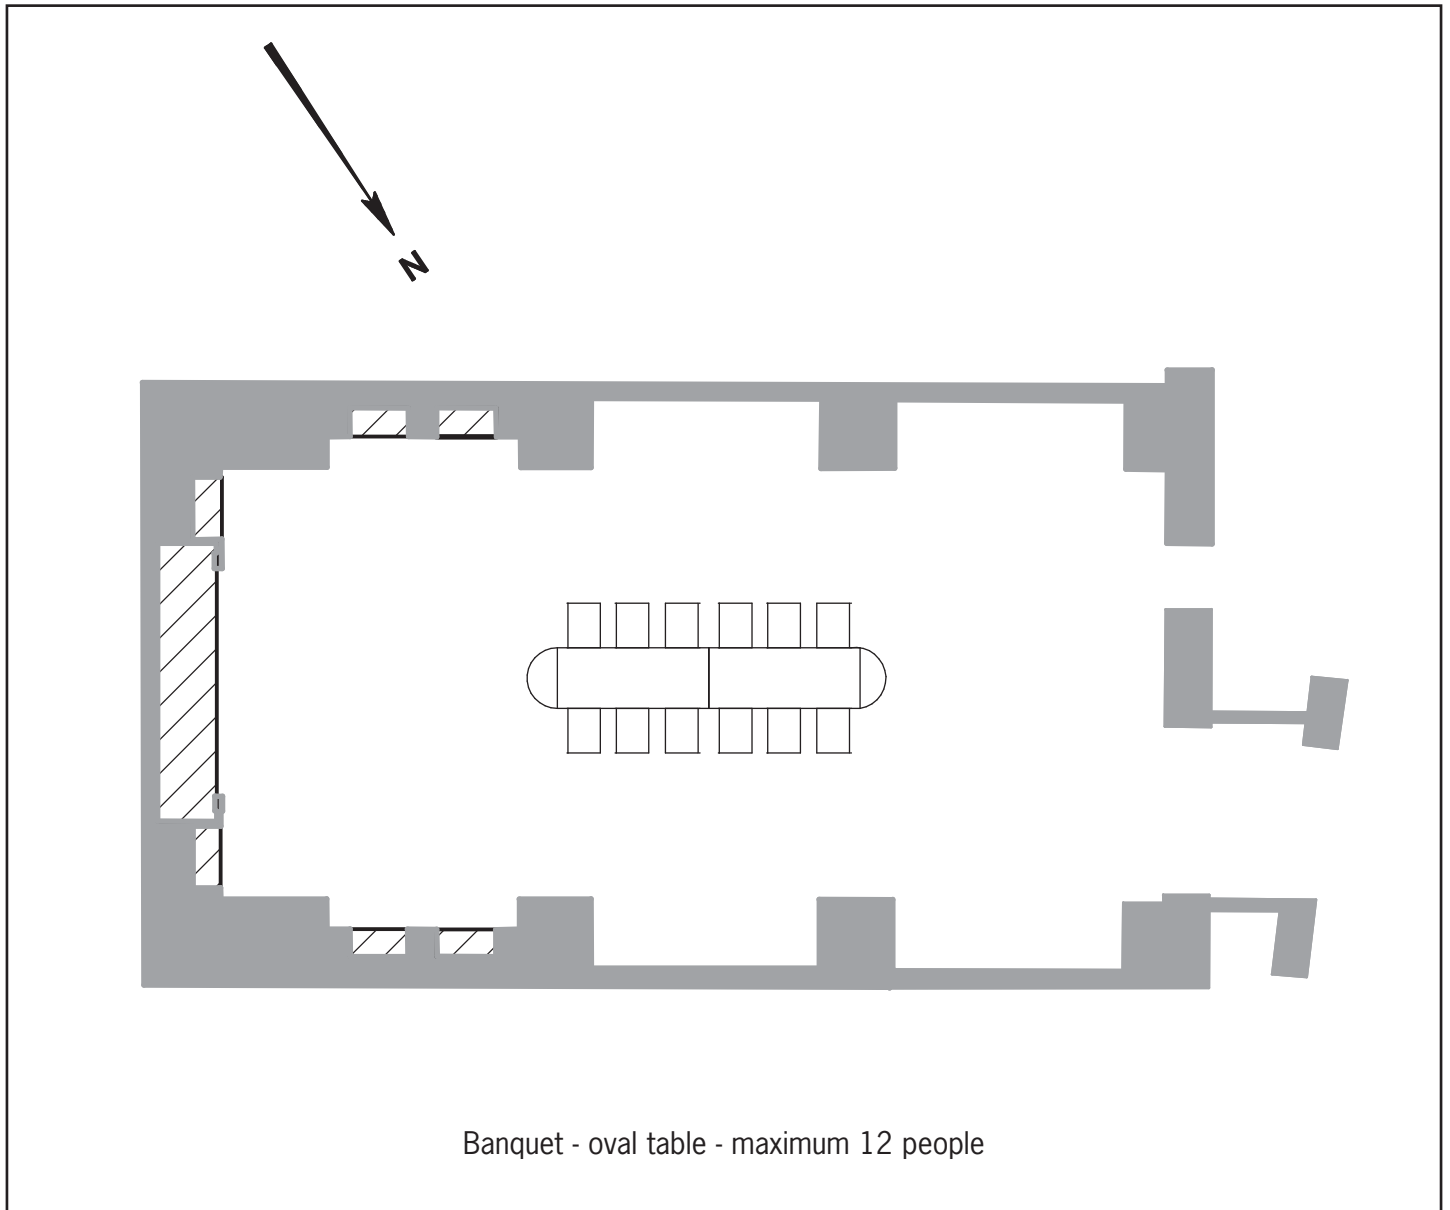

Hôtel de Paris Monte-Carlo
Wine cellar

Legend

Level: Basement
 Height to ceiling: 2,50 to 2,65 m / 8.20 to 8.70 ft
 Total area: 82 sq m / 883 sq ft

 14 x 220v wall sockets

Scale: 1/100

	Board	Cabaret	Classroom	Theatre	U-shape	Hollow Square	Banquet	Cocktail
HÔTEL DE PARIS MONTE-CARLO WINE CELLAR	-	-	-	-	-	-	12	16

Scale : 1/100

For technical information, please refer to general floorplan (without set-up)

Scale : 1/100

For technical information, please refer to general floorplan (without set-up)