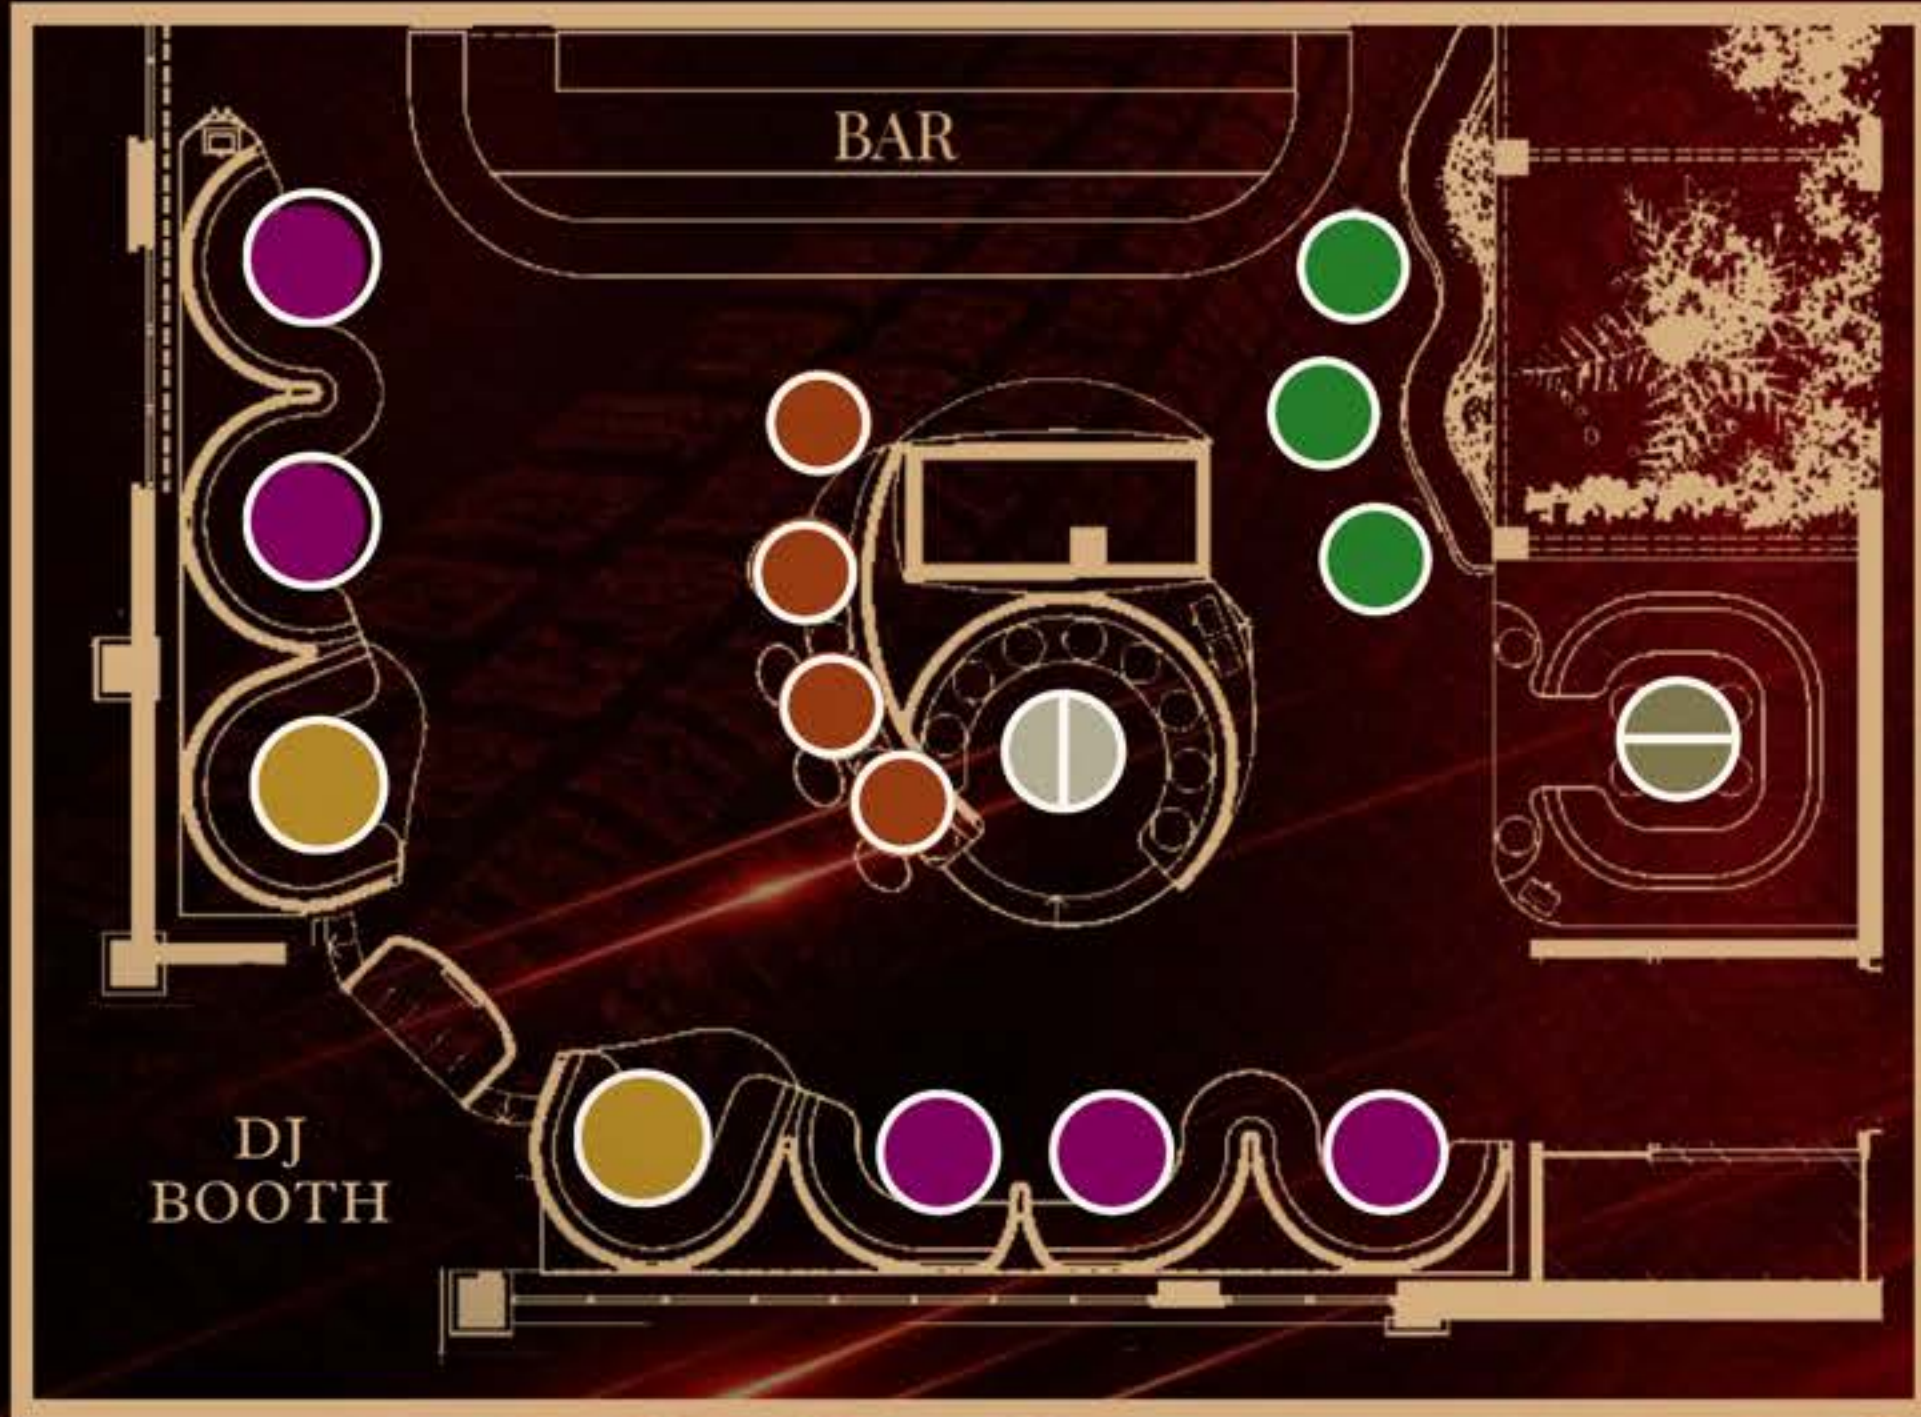

TABLE PRICING

JUNGLE BOOTH	14,000 €
CENTRAL BOOTH	18,000 €
SIDE DJ TABLE	24,000 €
CORNER BOOTH	12,000 €
CENTRAL TABLE	9,000 €
PRIVATE CORNER TABLES	6,000 €

LIMELIGHT

SUNDAY 7TH JUNE

FRANKY RIZARDO

NICOLAS MASSEYEFF

Franky RizarDO – the Netherlands' most booked DJ, Music On resident and founder of FLOW, closing this iconic weekend with the most electrifying set of the night.

TABLE PRICING

JUNGLE BOOTH	14,000 €
--------------	----------

CENTRAL BOOTH	18,000 €
---------------	----------

SIDE DJ TABLE	24,000 €
---------------	----------

CORNER BOOTH	12,000 €
--------------	----------

CENTRAL TABLE	9,000 €
---------------	---------

PRIVATE CORNER TABLES	6,000 €
-----------------------	---------

-  **Jungle Booth | 12 guests**
-  **Central Booth | 10 guests**
-  **Side DJ Table | 10 guests**
-  **Corner Booth | 8 guests**
-  **Central Table | 6 people**
-  **Private Corner Table | 4 people**

For table reservations and enquiries
+377 98 06 14 14 | amazonicomontecarloesbm.mc