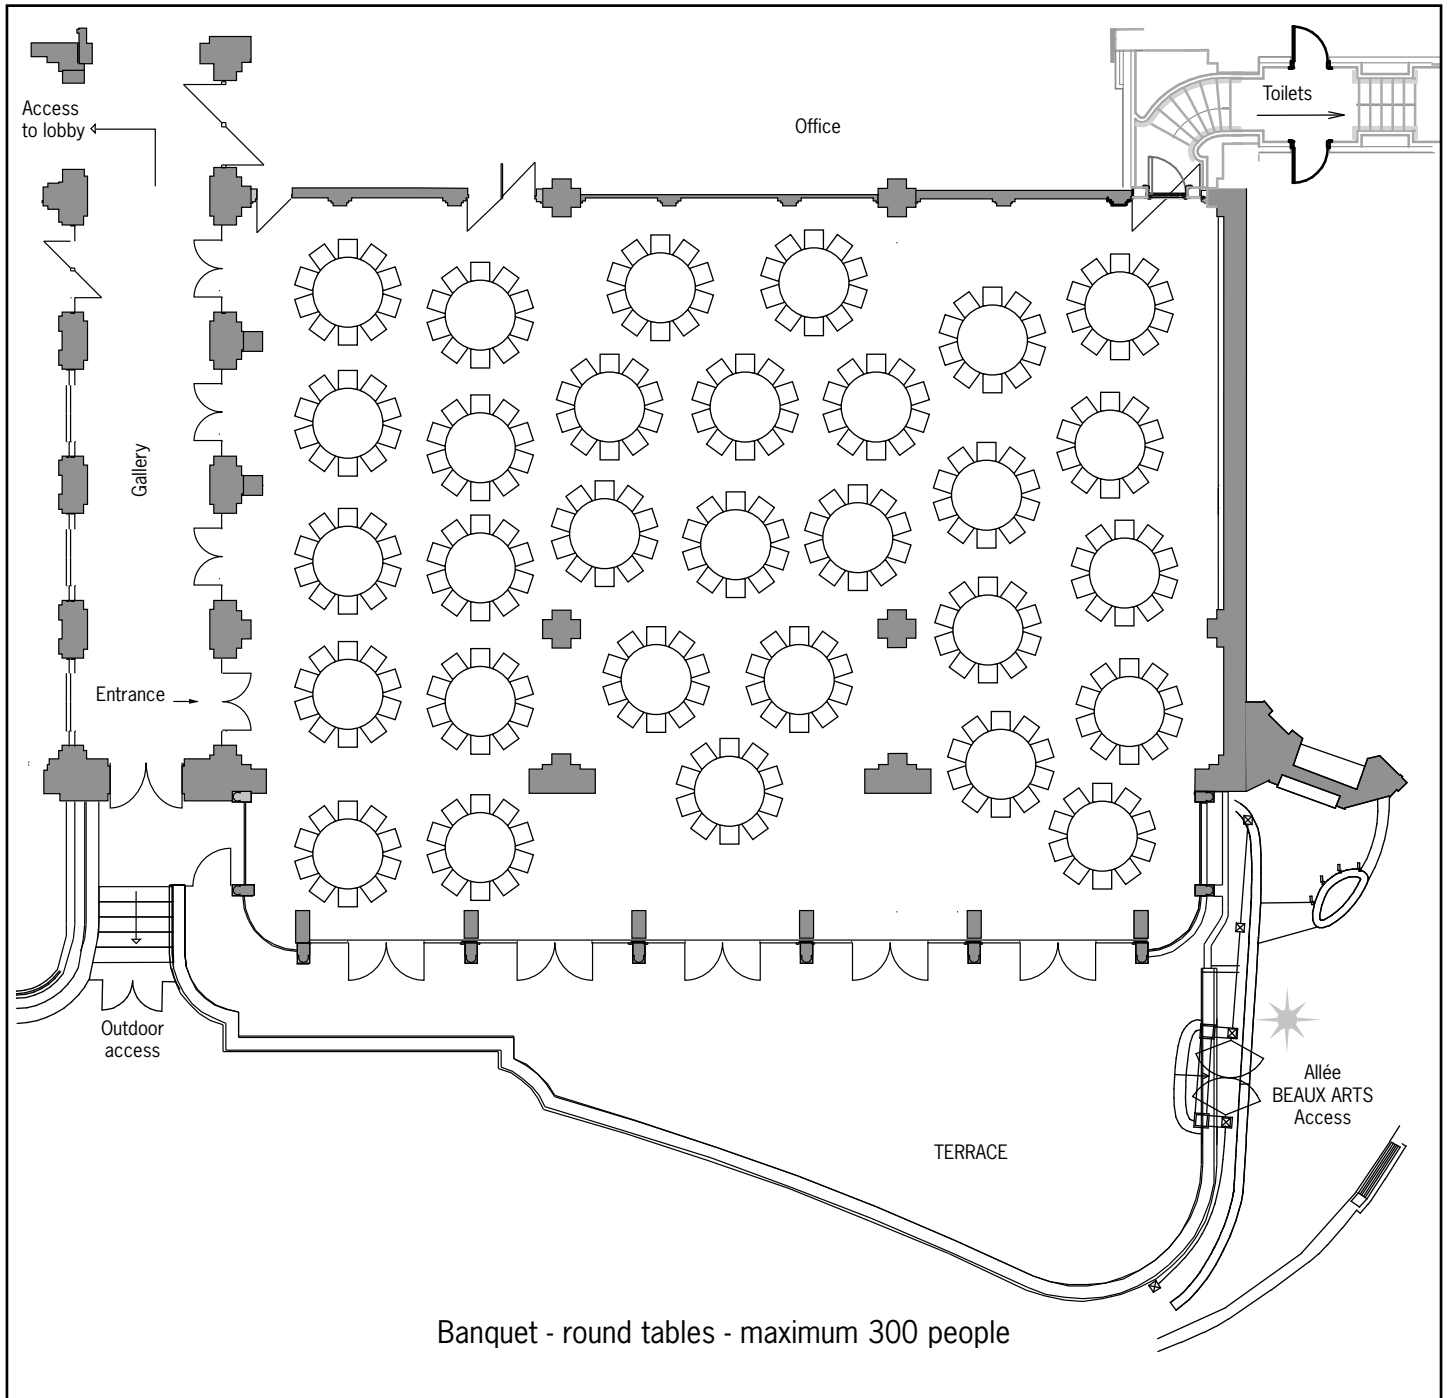

# Salle Empire and terrace

**Legend**

-  sound input
-  220v wall sockets
-  telephone connections (RJ45)
-  telephone connections (local standard)
-  internet sockets
-  daylight

Level: ground floor  
 Orientation: east  
 Height to ceiling: 7,85 m / 25.8 ft  
 Salle Empire area: 494,18 sq m / 5,317 sq ft  
 Terrace area: 138,93 sq m / 1,493 sq ft  
 Total area: 633 sq m / 6,814 sq ft

# Salle Empire and terrace

Scale : 1/200

Buffet - round tables - maximum 220 people

For technical information, please refer to general floorplan (without set-up)

# Salle Empire and terrace

Scale : 1/200

For technical information, please refer to general floorplan (without set-up)