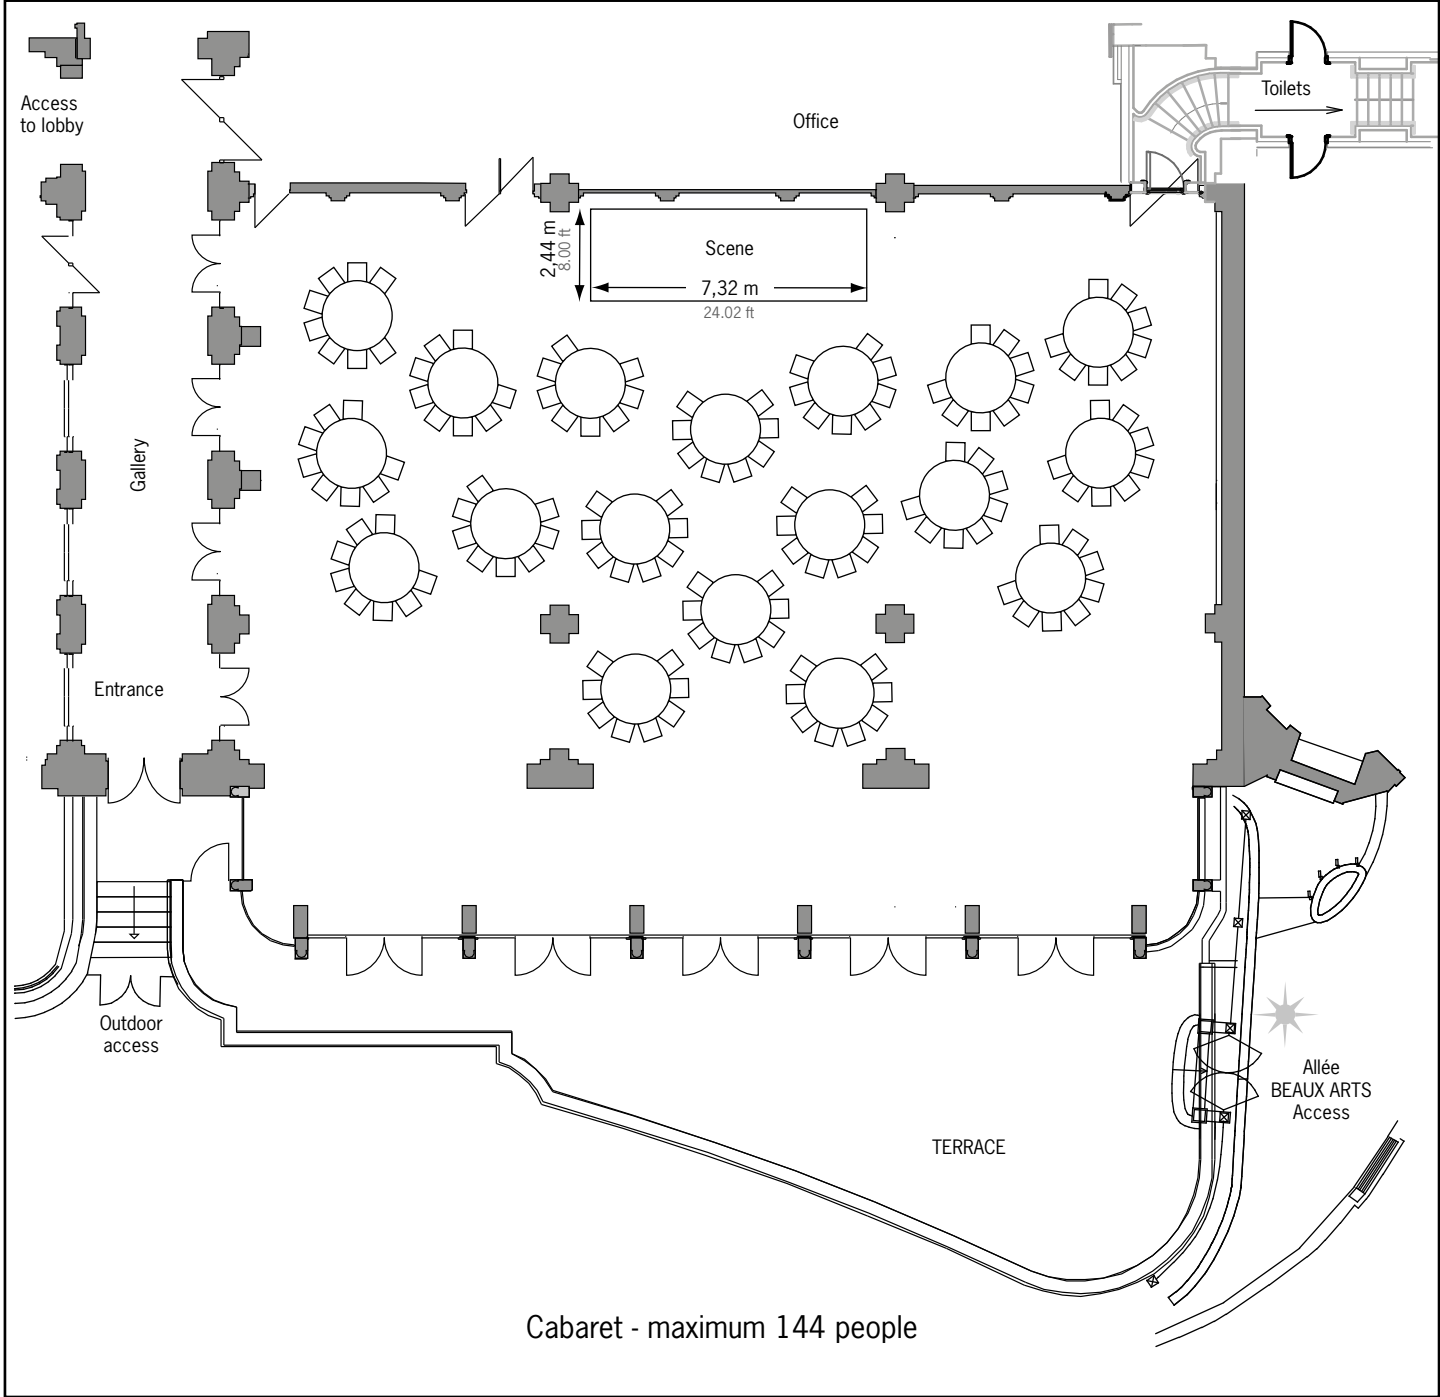

# Salle Empire and terrace

**Legend**

-  sound input
-  220v wall sockets
-  telephone connections (RJ45)
-  telephone connections (local standard)
-  internet sockets
-  daylight

Level: ground floor  
 Orientation: east  
 Height to ceiling: 7,85 m / 25.8 ft  
 Salle Empire area: 494,18 sq m / 5,317 sq ft  
 Terrace area: 138,93 sq m / 1,493 sq ft  
 Total area: 633 sq m / 6,814 sq ft

Scale: 1/200

								
SALLE EMPIRE	-	144	68	290	-	-	376	464
SALLE EMPIRE TERRACE	-	-	-	-	-	-	108	126

# Salle Empire and terrace

Scale : 1/200

For technical information, please refer to general floorplan (without set-up)