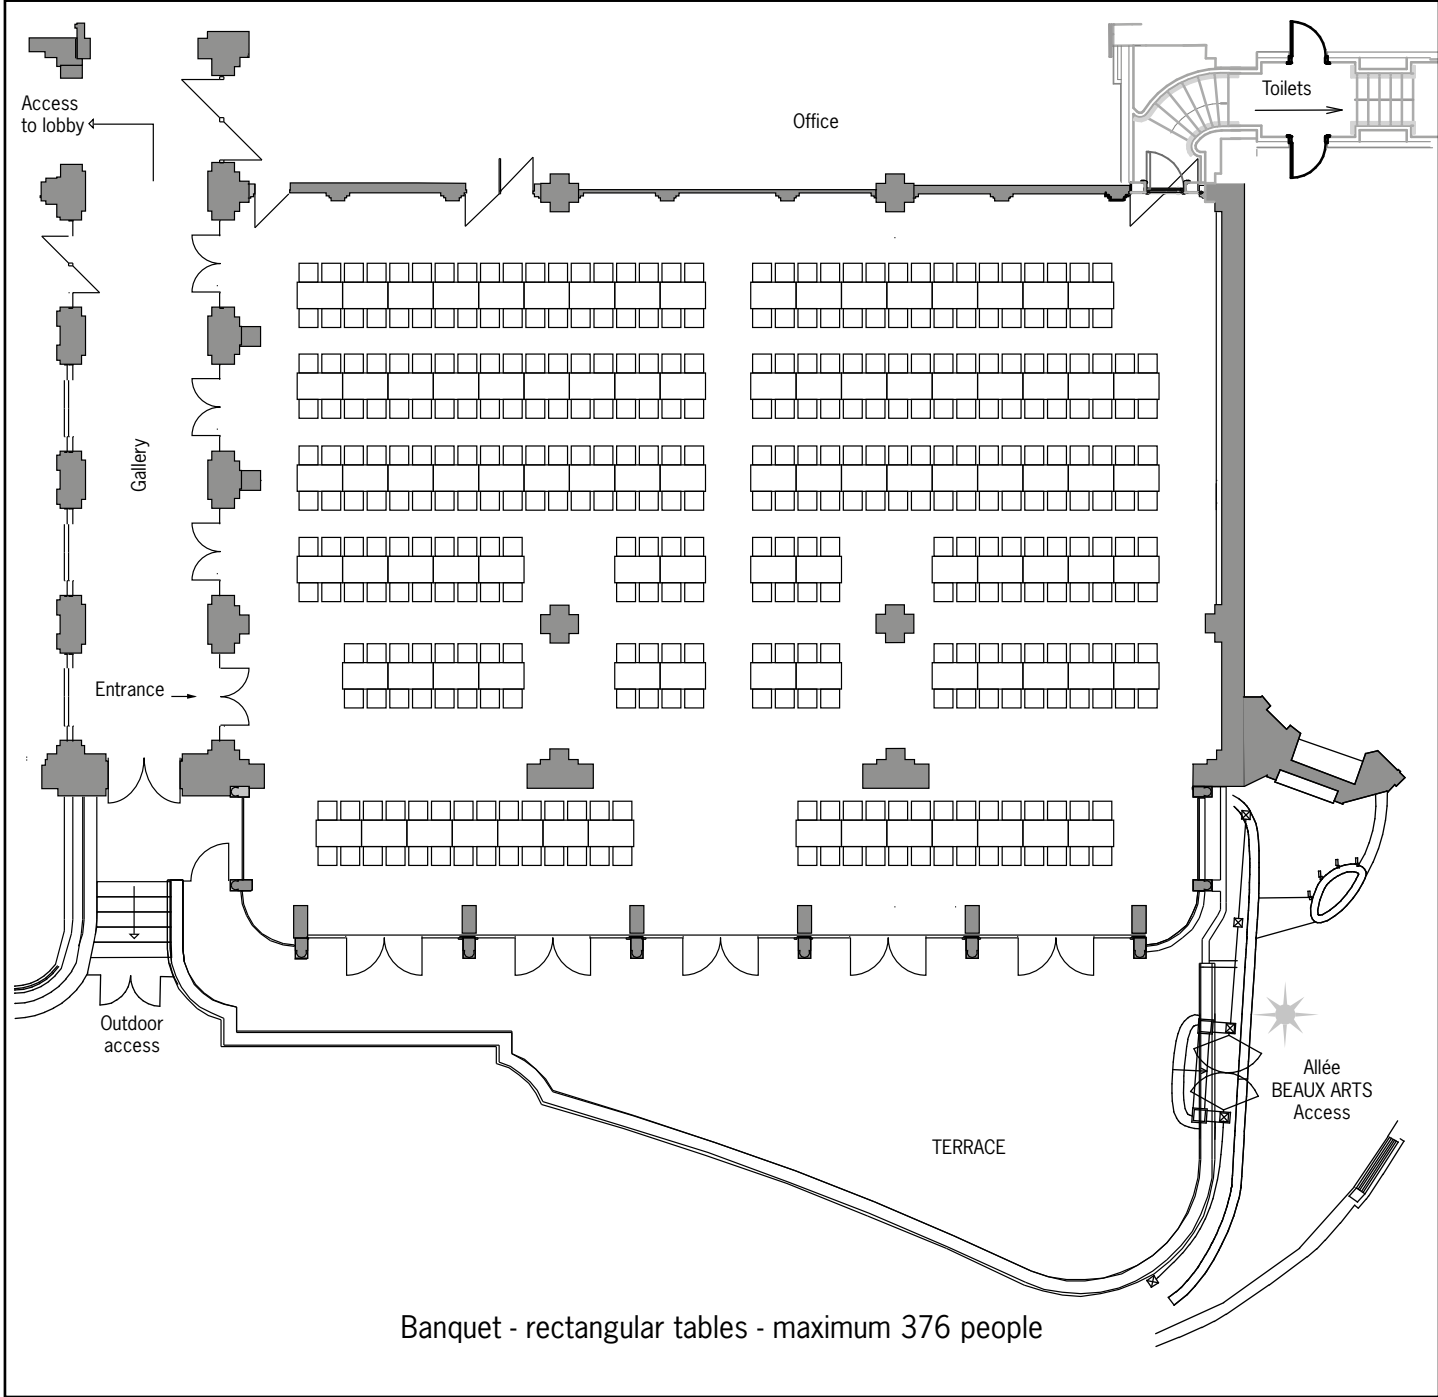

# Salle Empire and terrace

Scale : 1/200

Buffet - round tables - maximum 220 people

For technical information, please refer to general floorplan (without set-up)

# Salle Empire and terrace

Scale : 1/200

For technical information, please refer to general floorplan (without set-up)