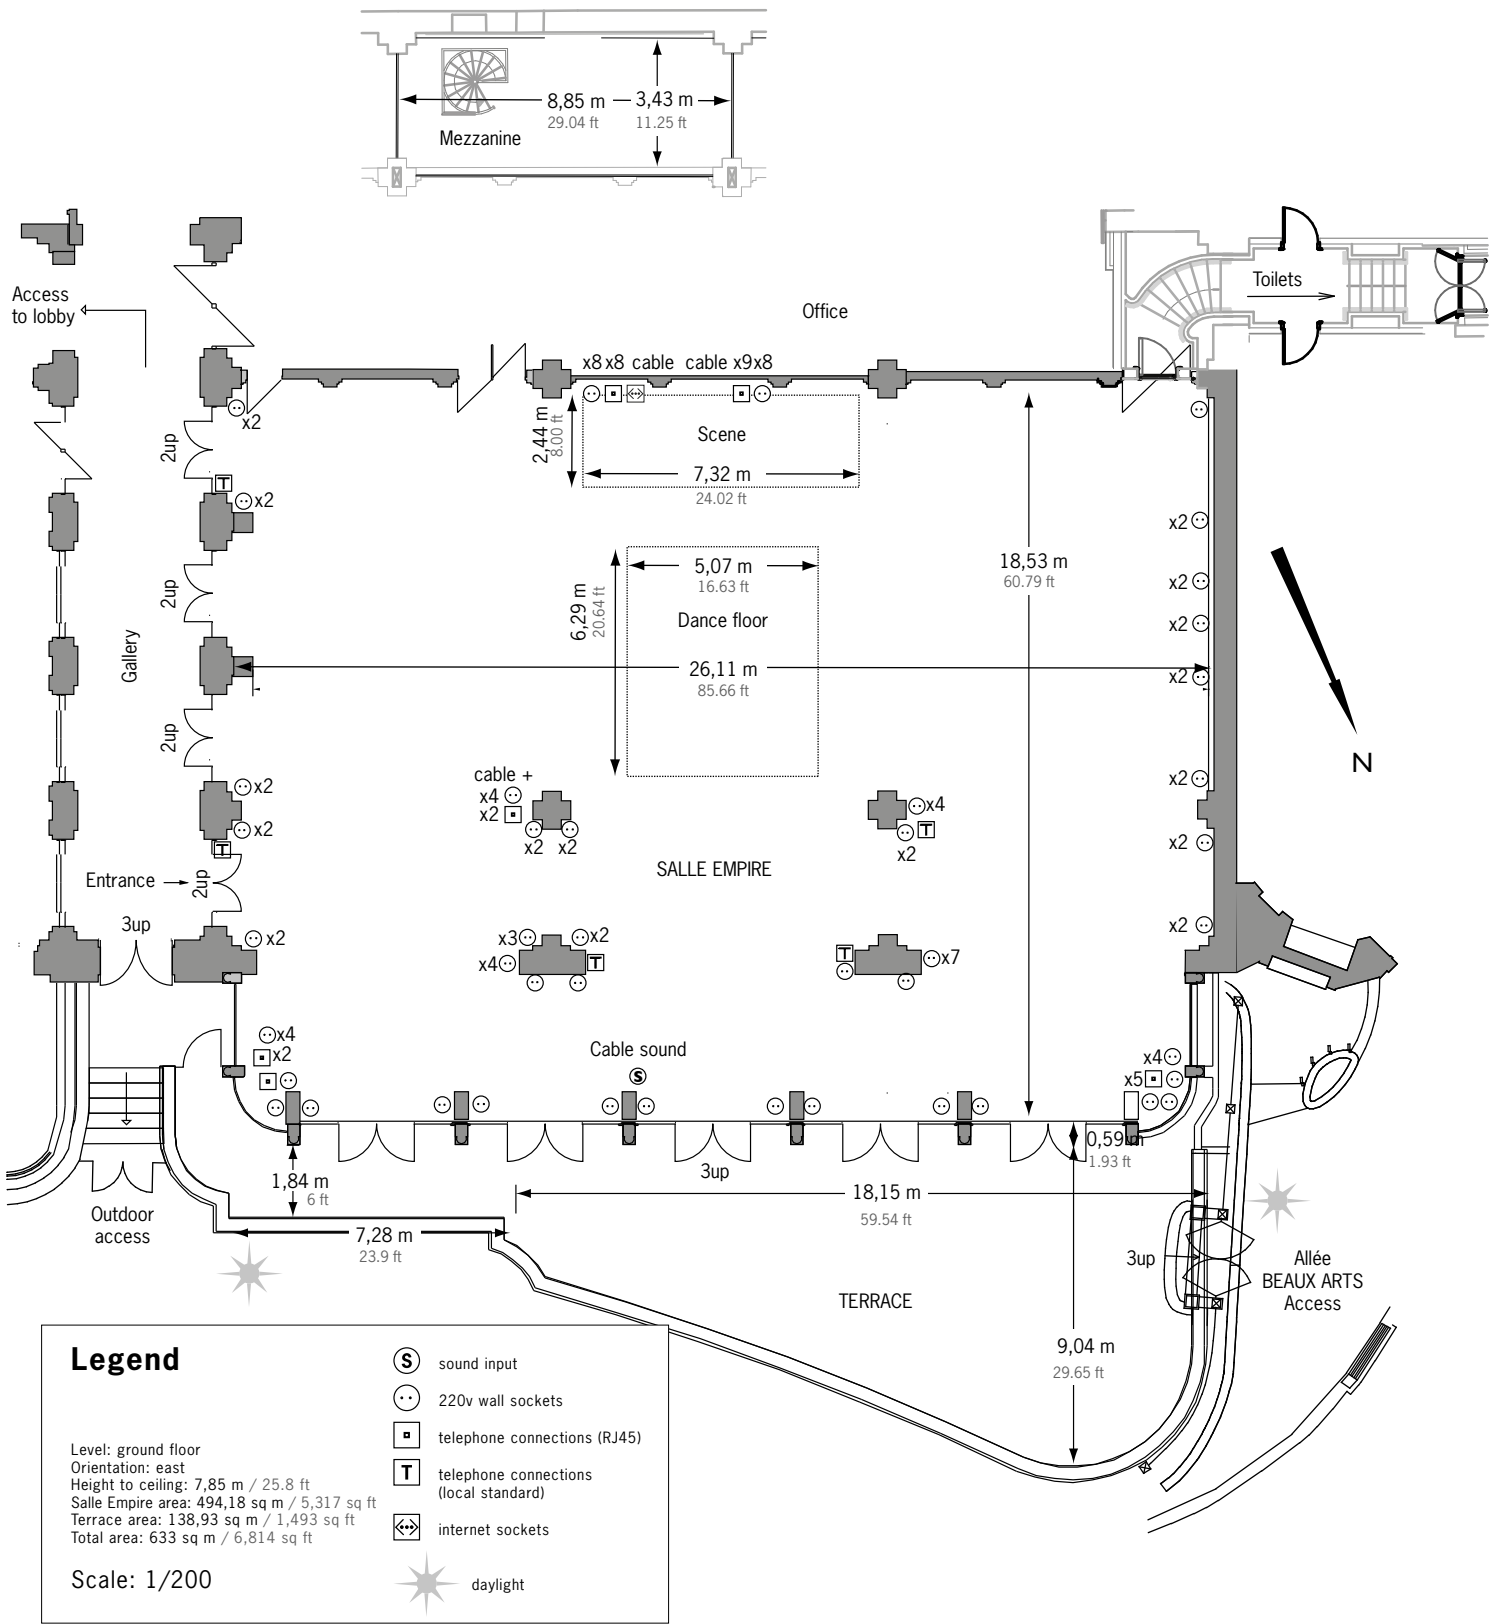

# Salle Empire and terrace

**Legend**

-  sound input
-  220v wall sockets
-  telephone connections (RJ45)
-  telephone connections (local standard)
-  internet sockets
-  daylight

Level: ground floor  
 Orientation: east  
 Height to ceiling: 7,85 m / 25.8 ft  
 Salle Empire area: 494,18 sq m / 5,317 sq ft  
 Terrace area: 138,93 sq m / 1,493 sq ft  
 Total area: 633 sq m / 6,814 sq ft

Scale: 1/200

								
SALLE EMPIRE	-	144	68	290	-	-	376	464
SALLE EMPIRE TERRACE	-	-	-	-	-	-	108	126

# Salle Empire and terrace

Scale : 1/200

For technical information, please refer to general floorplan (without set-up)