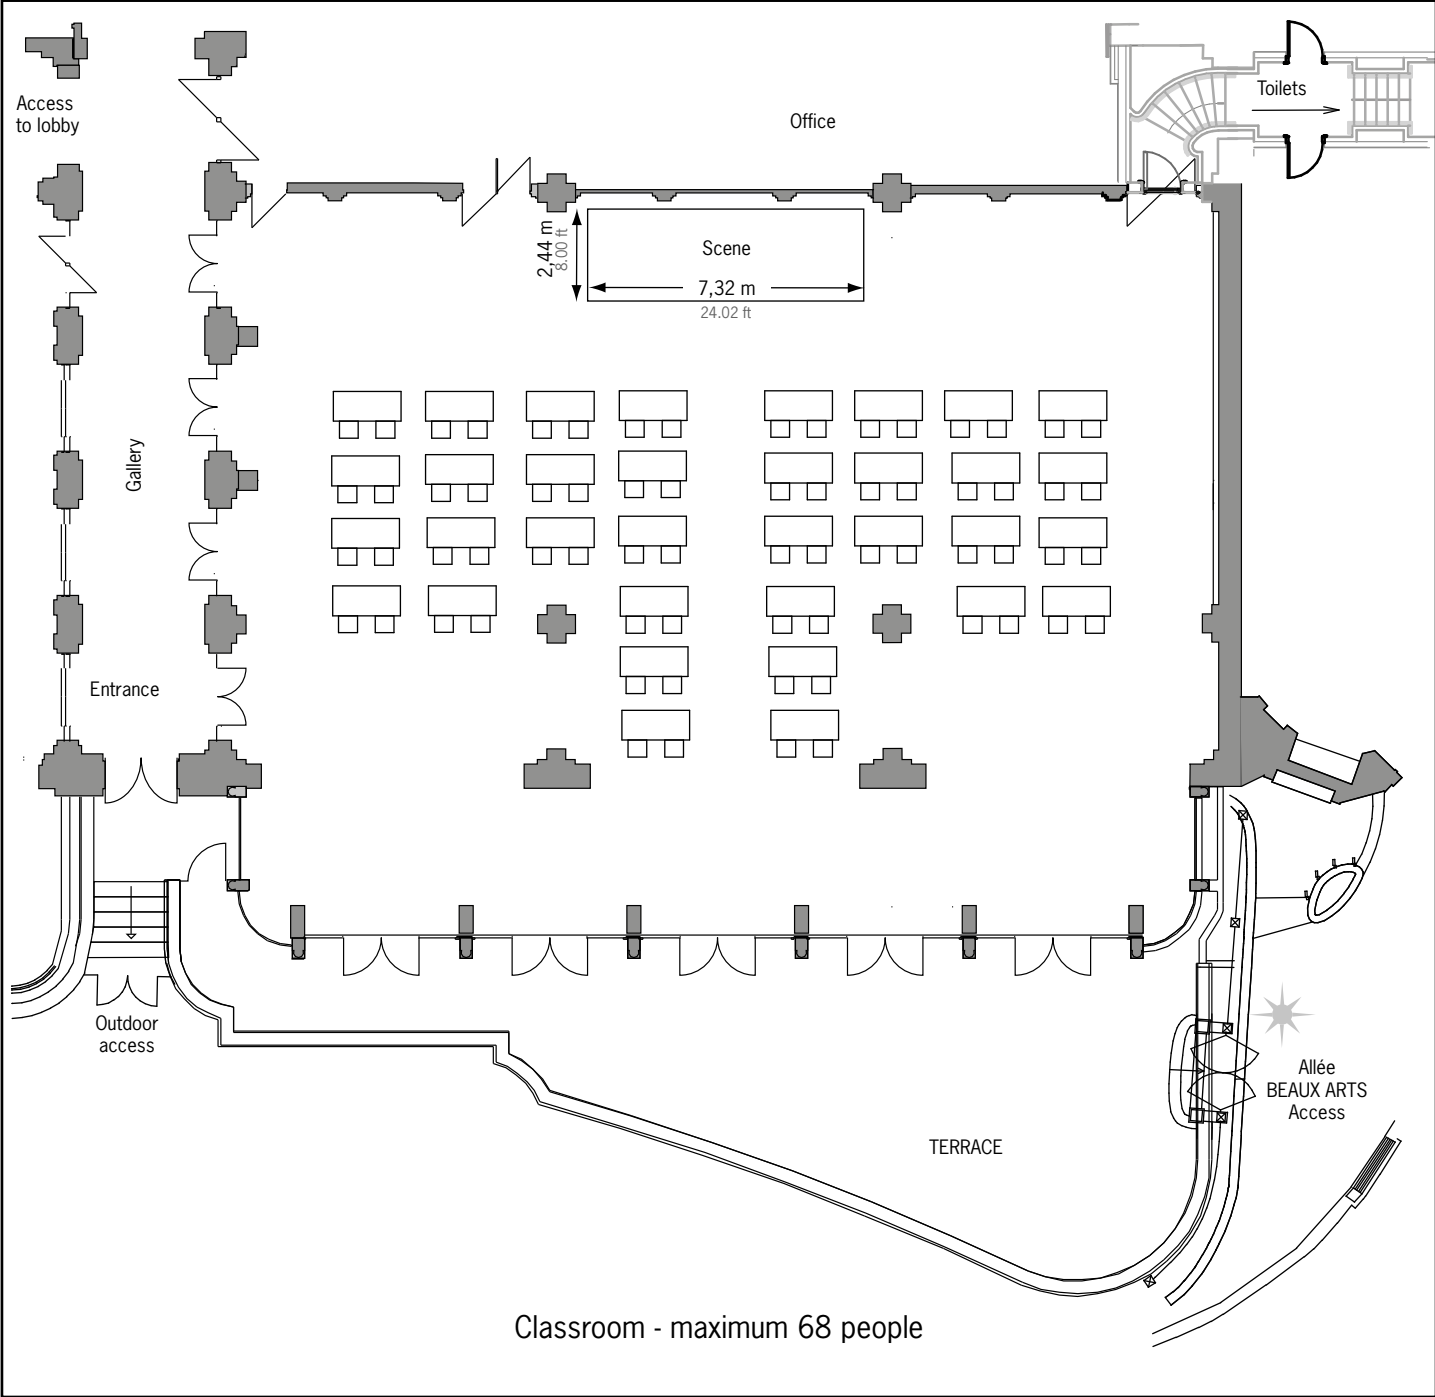

# Salle Empire and terrace

**Legend**

-  sound input
-  220v wall sockets
-  telephone connections (RJ45)
-  telephone connections (local standard)
-  internet sockets
-  daylight

Level: ground floor  
 Orientation: east  
 Height to ceiling: 7,85 m / 25.8 ft  
 Salle Empire area: 494,18 sq m / 5,317 sq ft  
 Terrace area: 138,93 sq m / 1,493 sq ft  
 Total area: 633 sq m / 6,814 sq ft

# Salle Empire and terrace

Scale : 1/200

For technical information, please refer to general floorplan (without set-up)

# Salle Empire and terrace

Scale : 1/200

Buffet - round tables - maximum 220 people

For technical information, please refer to general floorplan (without set-up)