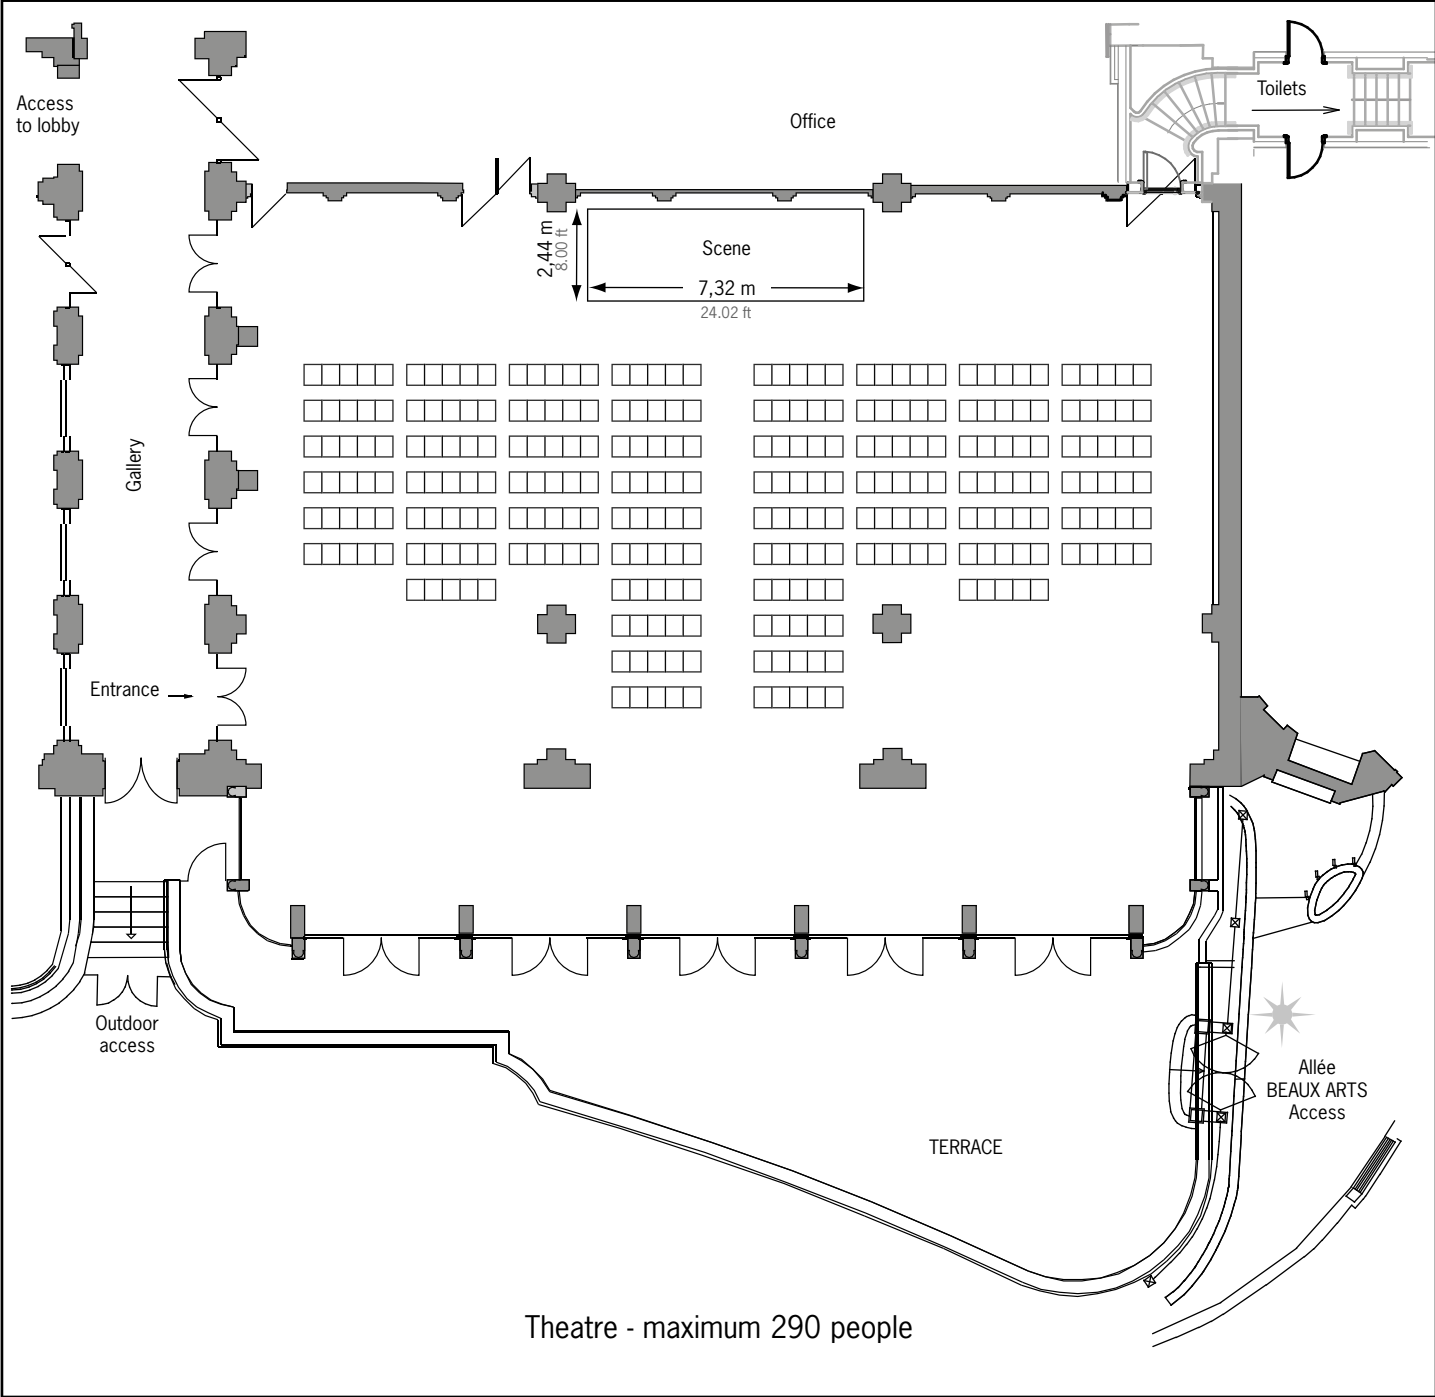

# Salle Empire and terrace

**Legend**

-  sound input
-  220v wall sockets
-  telephone connections (RJ45)
-  telephone connections (local standard)
-  internet sockets
-  daylight

Level: ground floor  
 Orientation: east  
 Height to ceiling: 7,85 m / 25.8 ft  
 Salle Empire area: 494,18 sq m / 5,317 sq ft  
 Terrace area: 138,93 sq m / 1,493 sq ft  
 Total area: 633 sq m / 6,814 sq ft

# Salle Empire and terrace

Scale : 1/200

For technical information, please refer to general floorplan (without set-up)

# Salle Empire and terrace

Scale : 1/200

Buffet - round tables - maximum 220 people

For technical information, please refer to general floorplan (without set-up)