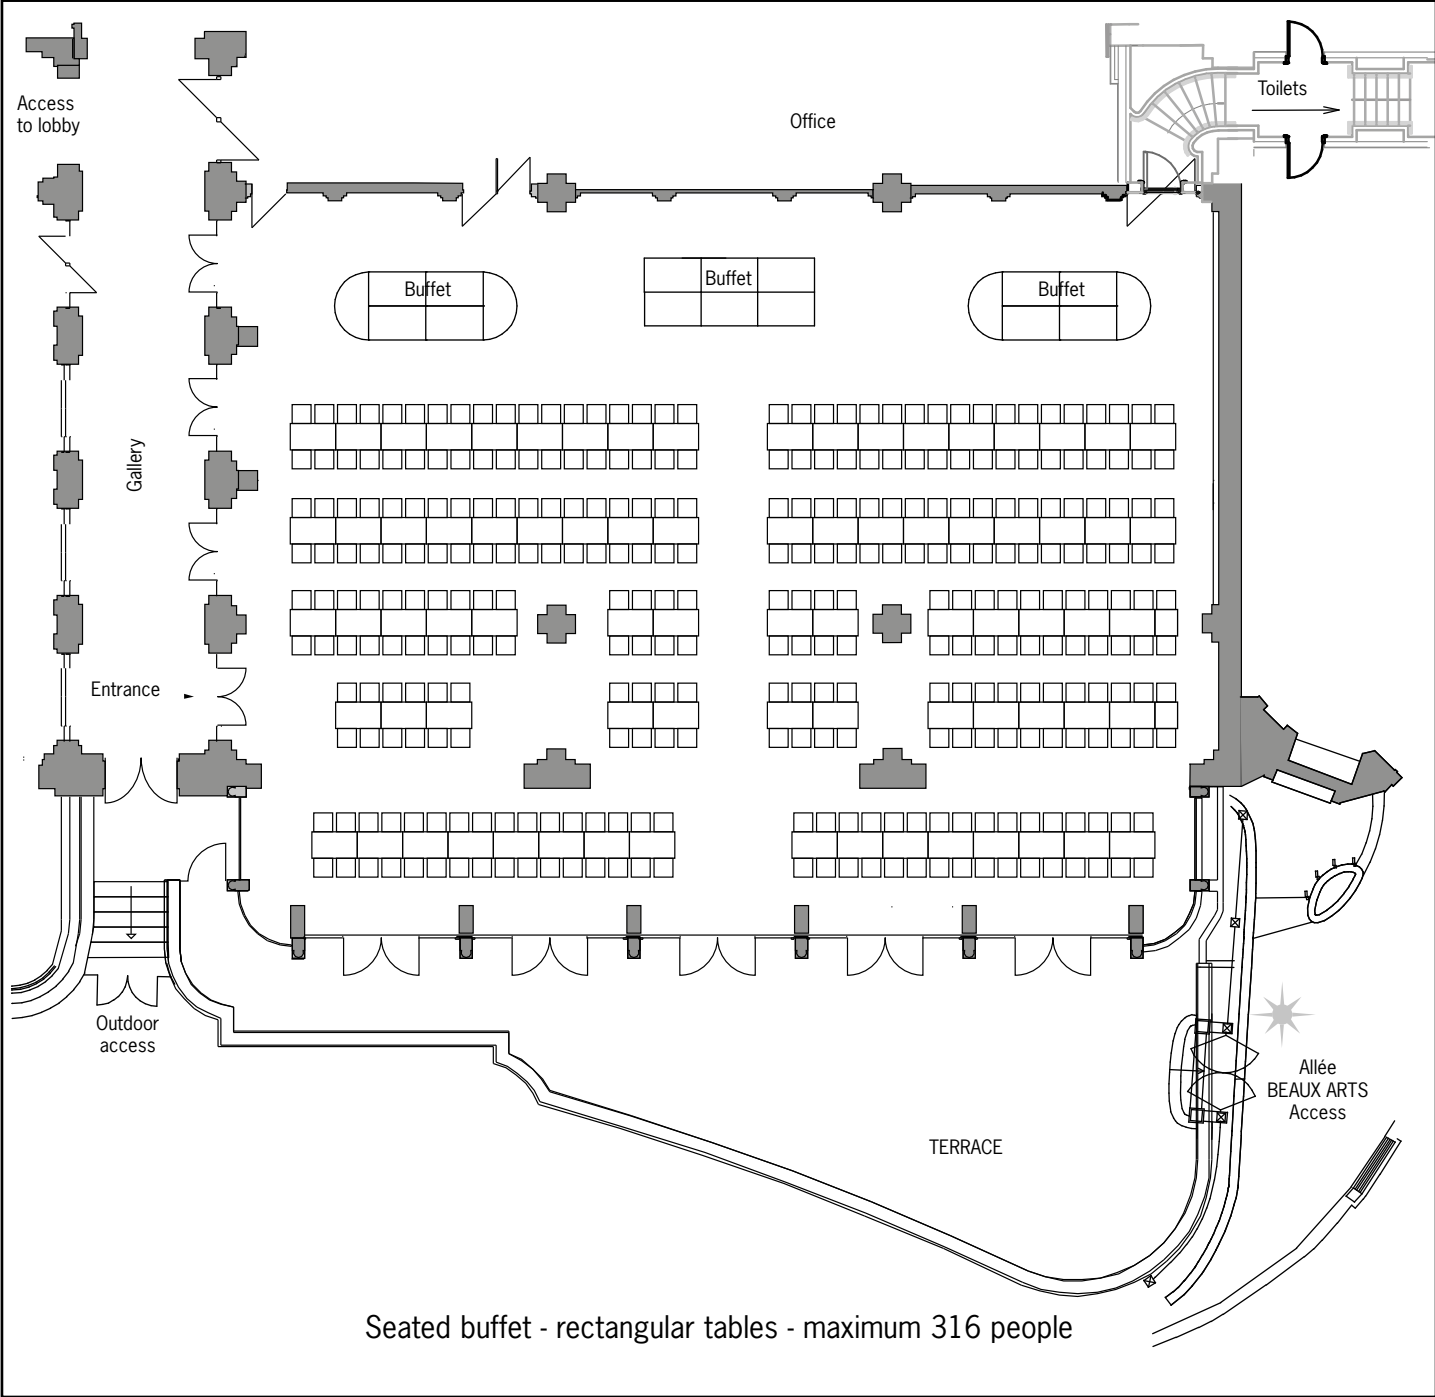

# Salle Empire and terrace

Scale : 1/200

For technical information, please refer to general floorplan (without set-up)

# Salle Empire and terrace

Scale : 1/200

Buffet - round tables - maximum 220 people

For technical information, please refer to general floorplan (without set-up)