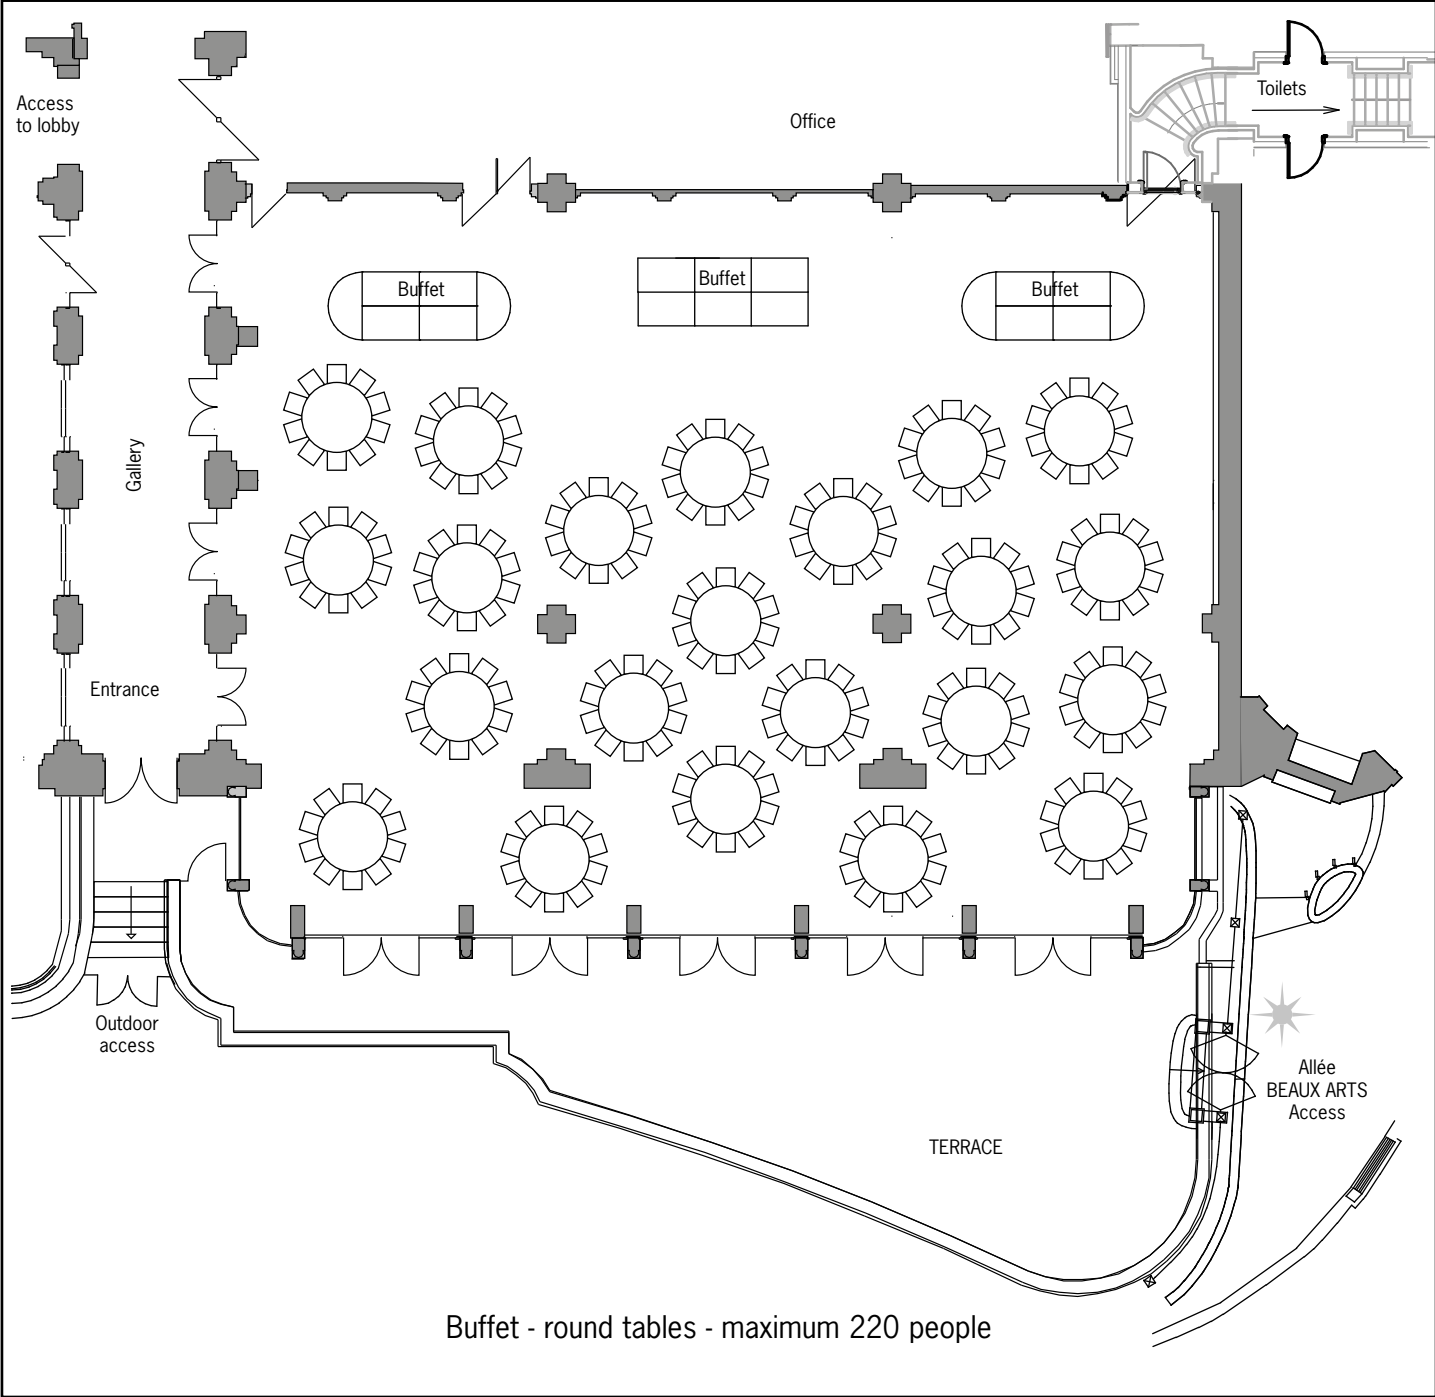

# Salle Empire and terrace

**Legend**

-  sound input
-  220v wall sockets
-  telephone connections (RJ45)
-  telephone connections (local standard)
-  internet sockets
-  daylight

Level: ground floor  
 Orientation: east  
 Height to ceiling: 7,85 m / 25.8 ft  
 Salle Empire area: 494,18 sq m / 5,317 sq ft  
 Terrace area: 138,93 sq m / 1,493 sq ft  
 Total area: 633 sq m / 6,814 sq ft

# Salle Empire and terrace

Scale : 1/200

For technical information, please refer to general floorplan (without set-up)

# Salle Empire and terrace

Scale : 1/200

Buffet - round tables - maximum 220 people

For technical information, please refer to general floorplan (without set-up)