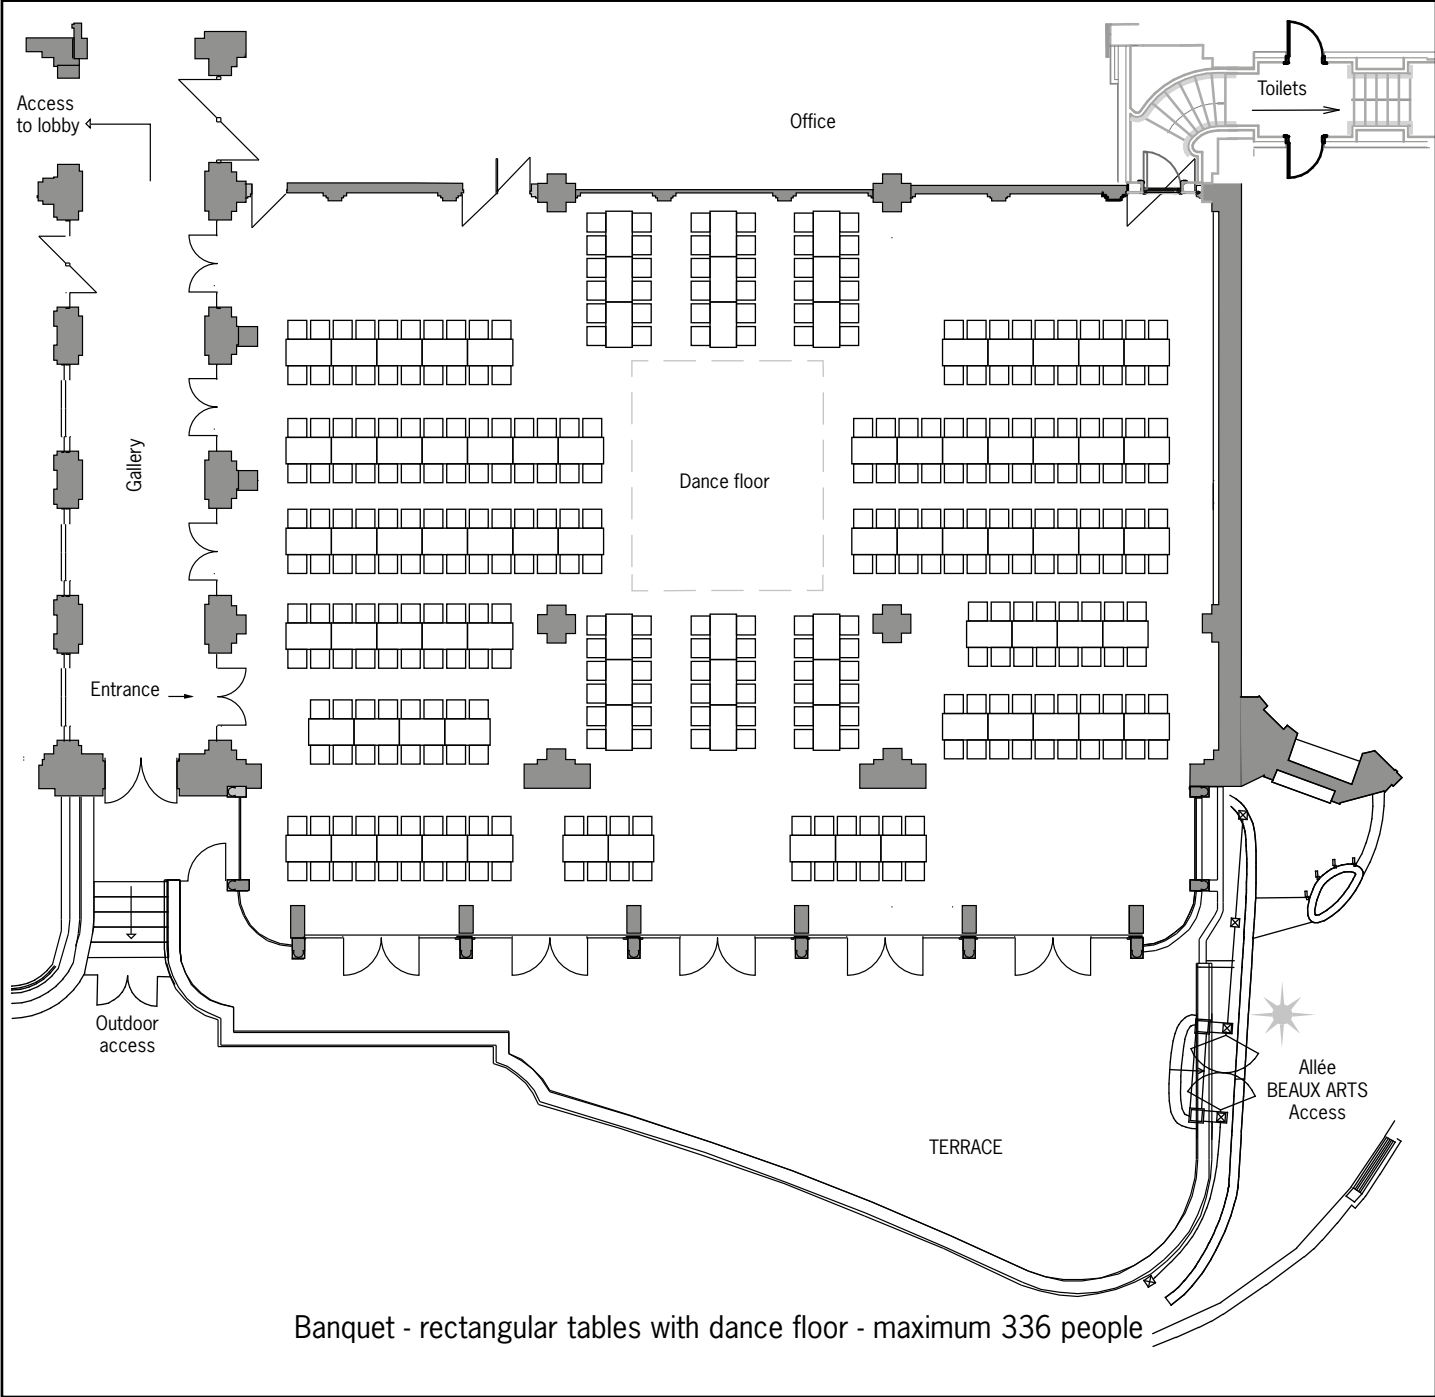

# Salle Empire and terrace

Scale : 1/200

Buffet - round tables - maximum 220 people

For technical information, please refer to general floorplan (without set-up)

# Salle Empire and terrace

Scale : 1/200

For technical information, please refer to general floorplan (without set-up)