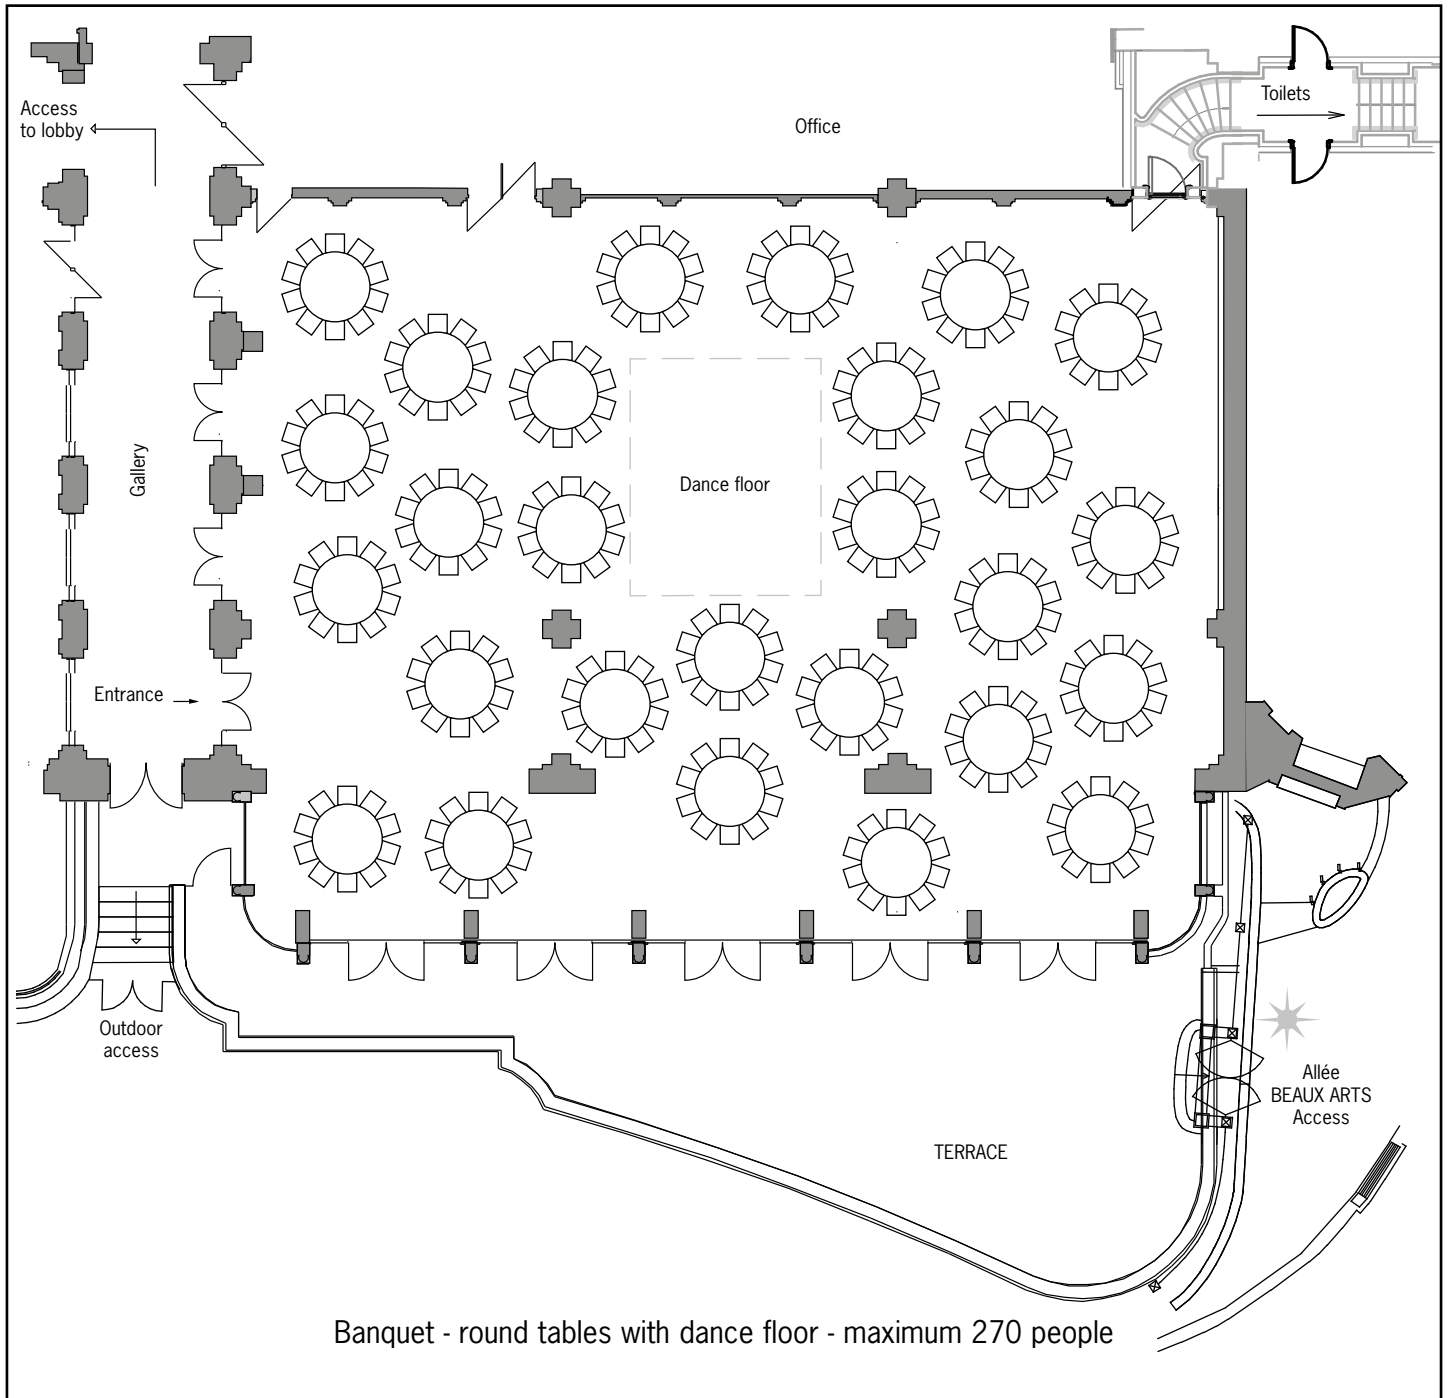

# Salle Empire and terrace

**Legend**

-  sound input
-  220v wall sockets
-  telephone connections (RJ45)
-  telephone connections (local standard)
-  internet sockets
-  daylight

Level: ground floor  
 Orientation: east  
 Height to ceiling: 7,85 m / 25.8 ft  
 Salle Empire area: 494,18 sq m / 5,317 sq ft  
 Terrace area: 138,93 sq m / 1,493 sq ft  
 Total area: 633 sq m / 6,814 sq ft

# Salle Empire and terrace

Scale : 1/200

For technical information, please refer to general floorplan (without set-up)