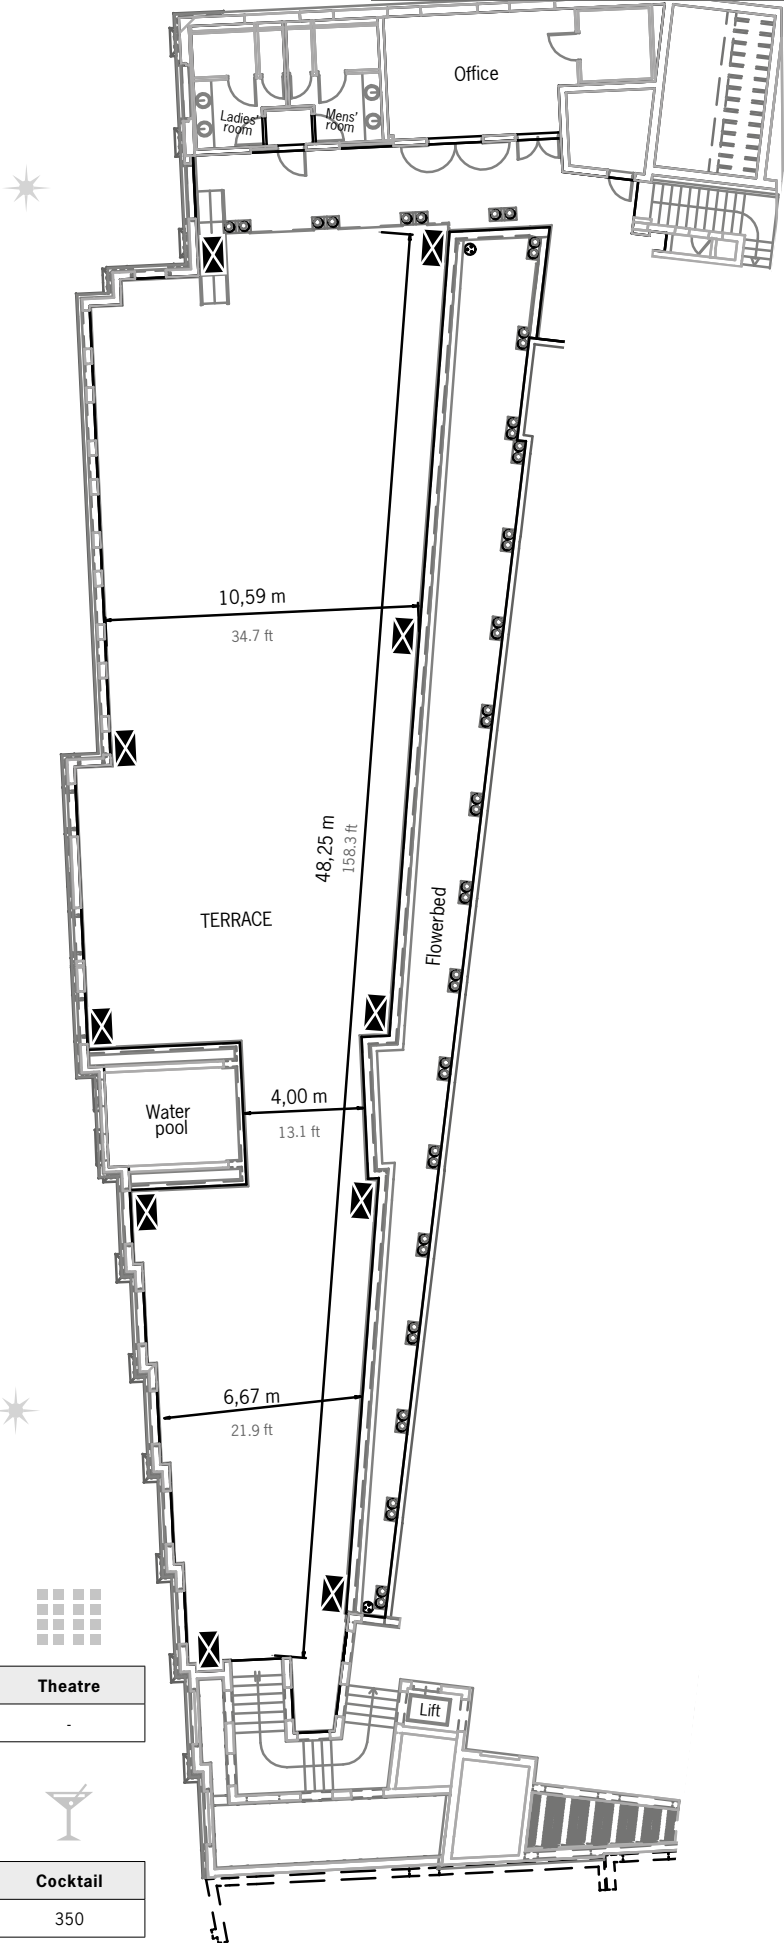

# HÔTEL HERMITAGE

MONTE-CARLO

# Midi Terrace

## Legend

Level: R -3  
 Orientation: south  
 Terrace area: 475 sq m / 5,112.9 sq ft

Scale: 1/250

- 2 x 380v wall sockets
- 10 Electrical terminals: 2x 2P+T, 1x secure, 1x 4P+T, 4x RJ45, 1x coaxial, 1 HP
- daylight

# Midi Terrace

Scale : 1/250