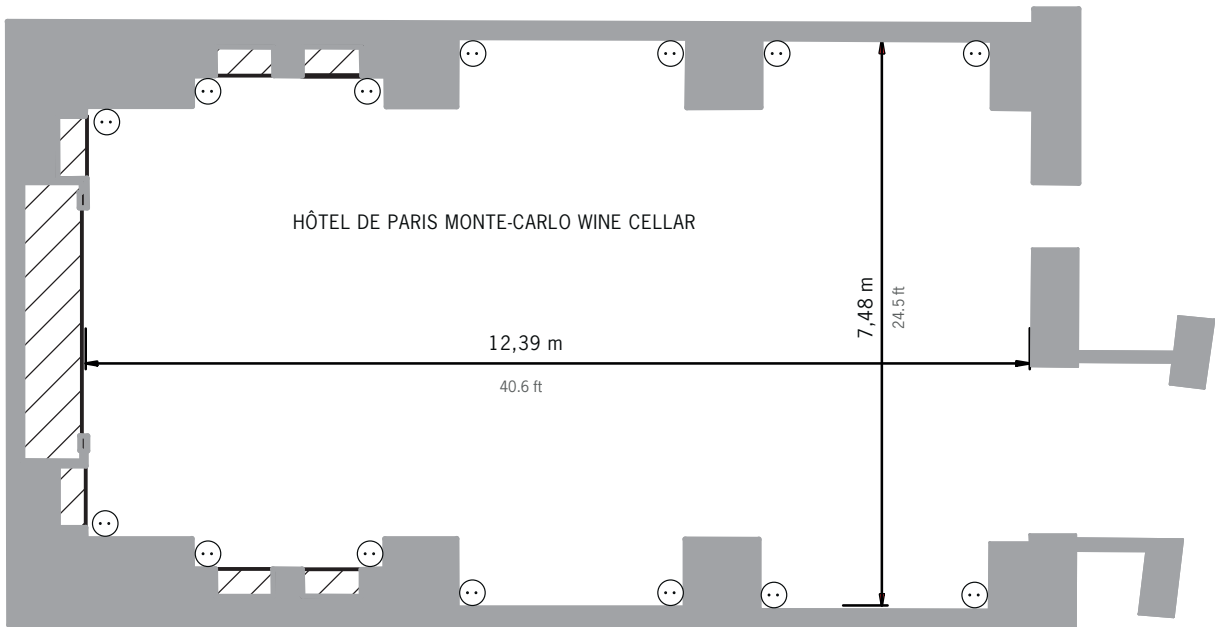

Hôtel de Paris Monte-Carlo
Wine cellar

Legend

Level: Basement
 Height to ceiling: 2,50 to 2,65 m / 8.20 to 8.70 ft
 Total area: 82 sq m / 883 sq ft

 14 x 220v wall sockets

Scale: 1/100

	Board	Cabaret	Classroom	Theatre	U-shape	Hollow Square	Banquet	Cocktail
HÔTEL DE PARIS MONTE-CARLO WINE CELLAR	-	-	-	-	-	-	12	16